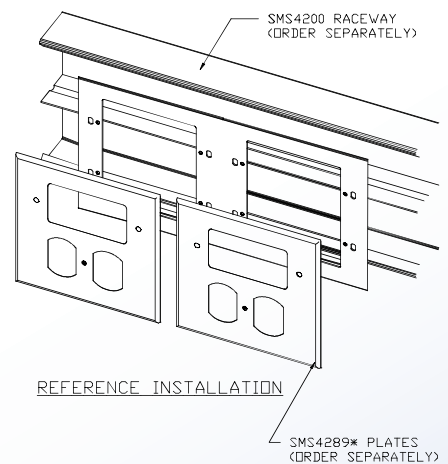

#### Notes

- 1.) For use with SMS4200 and SMS4400 series.
- 2.) Universal double two gang device plate with cover overlap. Use with SMS4289 cover plates (see catalog for details).

Available in standard Gray or Ivory (add "-I" suffix to specify Ivory).

SMS4200 SERIES  
STEEL RACEWAY  
SECTION VIEW  
EACH ORDERED SEPARATELY  
SCALE: NONE

UL LISTED  
FILE: E167318

4 International Drive  
Rye Brook, NY 10573  
Toll Free: 1 888.764.7681  
Phone: 914.934.2075  
Fax: 914.934.2190  
MonoSystems.com