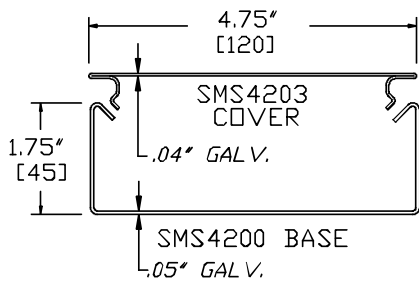

#### Notes

- 1.) For use with SMS4200 and SMS4400 series.
- 2.) Universal double two gang device plate with cover overlap. Use with SMS4289 cover plates (see catalog for details).

Available in standard Gray or Ivory (add "-I" suffix to specify Ivory).