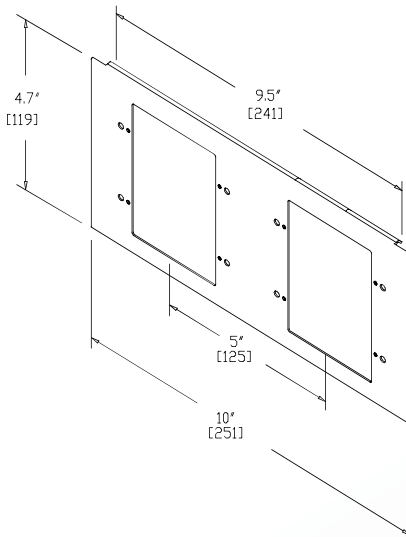

#### Notes

- 1.) For use with SMS4200 and SMS4400 series.
- 2.) Universal double two gang device plate with cover overlap. Use with SMS4289 cover plates (see catalog for details).

Available in standard Gray or Ivory (add "-I" suffix to specify Ivory).

SMS4200 SERIES  
STEEL RACEWAY  
SECTION VIEW  
EACH ORDERED SEPARATELY  
SCALE: NONE

UL LISTED  
FILE: E167318

4 International Drive  
Rye Brook, NY 10573  
Toll Free: 1 888.764.7681  
Phone: 914.934.2075  
Fax: 914.934.2190  
MonoSystems.com