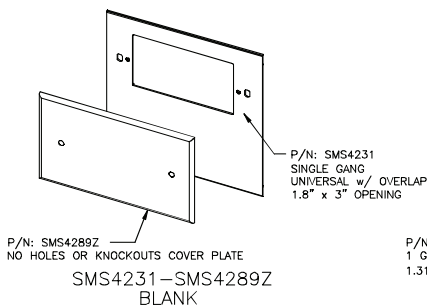

## SINGLE GANG COVER PLATE OPTIONS

Available in Standard Gray or Ivory  
(Add -I suffix to specify Ivory)

SMS4200 SERIES  
STEEL RACEWAY  
SECTION VIEW  
EACH ORDERED SEPARATELY  
SCALE: NONE

4 International Drive