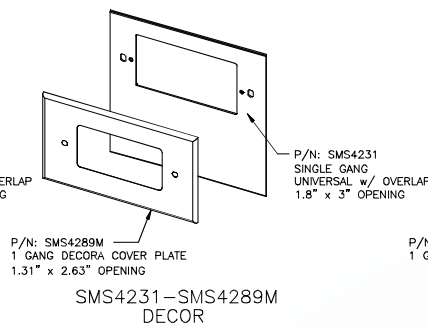

## SINGLE GANG COVER PLATE OPTIONS

Available in Standard Gray or Ivory  
(Add -I suffix to specify Ivory)

SMS4200 SERIES  
STEEL RACEWAY  
SECTION VIEW  
EACH ORDERED SEPARATELY  
SCALE: NONE

4 International Drive