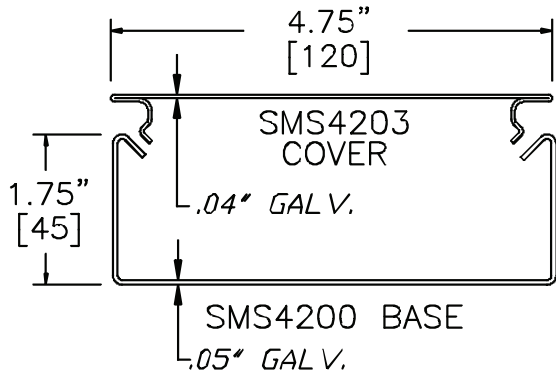

## SINGLE GANG COVER PLATE OPTIONS

Available in Standard Gray or Ivory  
(Add -I suffix to specify Ivory)

SMS4200 SERIES  
STEEL RACEWAY  
SECTION VIEW  
EACH ORDERED SEPARATELY  
SCALE: NONE

4 International Drive