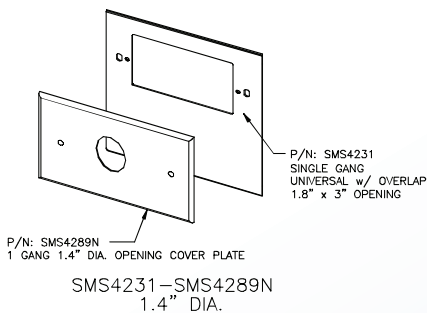

# Surface Raceway / Steel SMS4231 AND SMS4289

SnapMark™ Accessories

Manufactured in the USA by MonoSystems, Inc.

## SINGLE GANG COVER PLATE OPTIONS

Available in Standard Gray or Ivory  
(Add -I suffix to specify Ivory)

SMS4200 SERIES  
STEEL RACEWAY  
SECTION VIEW  
EACH ORDERED SEPARATELY  
SCALE: NONE

4 International Drive