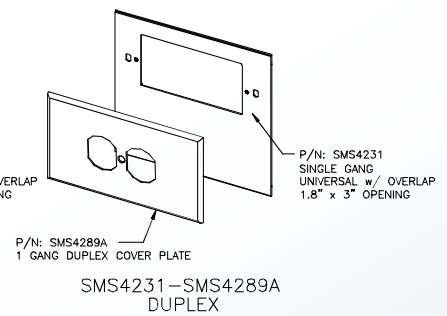

# Surface Raceway / Steel SMS4231 AND SMS4289

SnapMark™ Accessories

Manufactured in the USA by MonoSystems, Inc.

## SINGLE GANG COVER PLATE OPTIONS

Available in Standard Gray or Ivory  
(Add -I suffix to specify Ivory)

SMS4200 SERIES  
STEEL RACEWAY  
SECTION VIEW  
EACH ORDERED SEPARATELY  
SCALE: NONE

4 International Drive