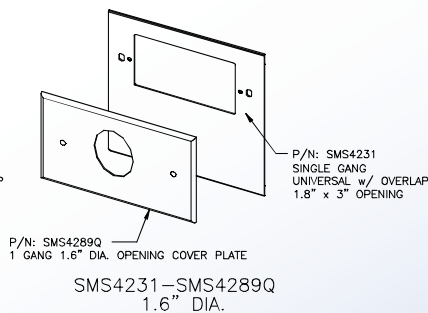

## SINGLE GANG COVER PLATE OPTIONS

Available in Standard Gray or Ivory  
(Add -I suffix to specify Ivory)

SMS4200 SERIES  
STEEL RACEWAY  
SECTION VIEW  
EACH ORDERED SEPARATELY  
SCALE: NONE

4 International Drive