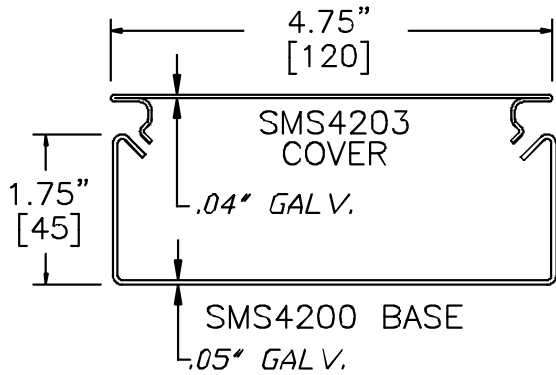

Surface Raceway / Steel SMS4231 AND SMS4289

SnapMark™ Accessories

Manufactured by MonoSystems, Inc.

SINGLE GANG COVER PLATE OPTIONS

Available in Standard Gray or Ivory
(Add -I suffix to specify Ivory)

SMS4200 SERIES
STEEL RACEWAY
SECTION VIEW
EACH ORDERED SEPARATELY
SCALE: NONE