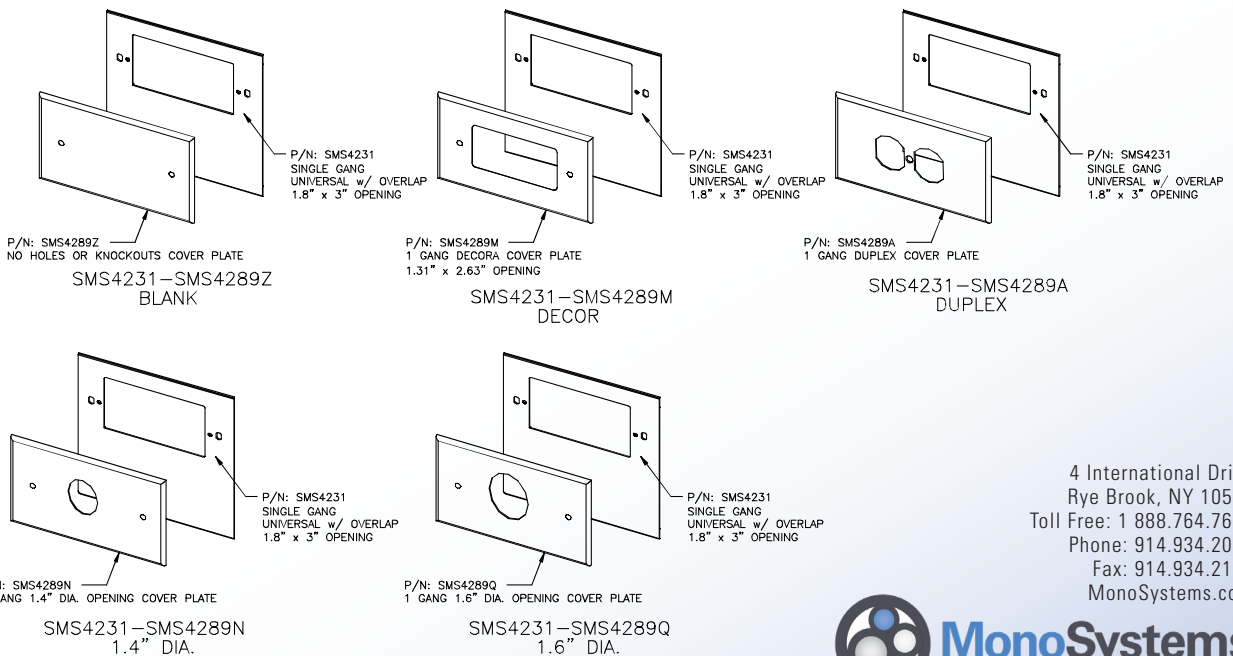

Surface Raceway / Steel SMS4231 AND SMS4289

SnapMark™ Accessories

Manufactured by MonoSystems, Inc.

SINGLE GANG COVER PLATE OPTIONS

Available in Standard Gray or Ivory
(Add -I suffix to specify Ivory)

SMS4200 SERIES
STEEL RACEWAY
SECTION VIEW
EACH ORDERED SEPARATELY
SCALE: NONE