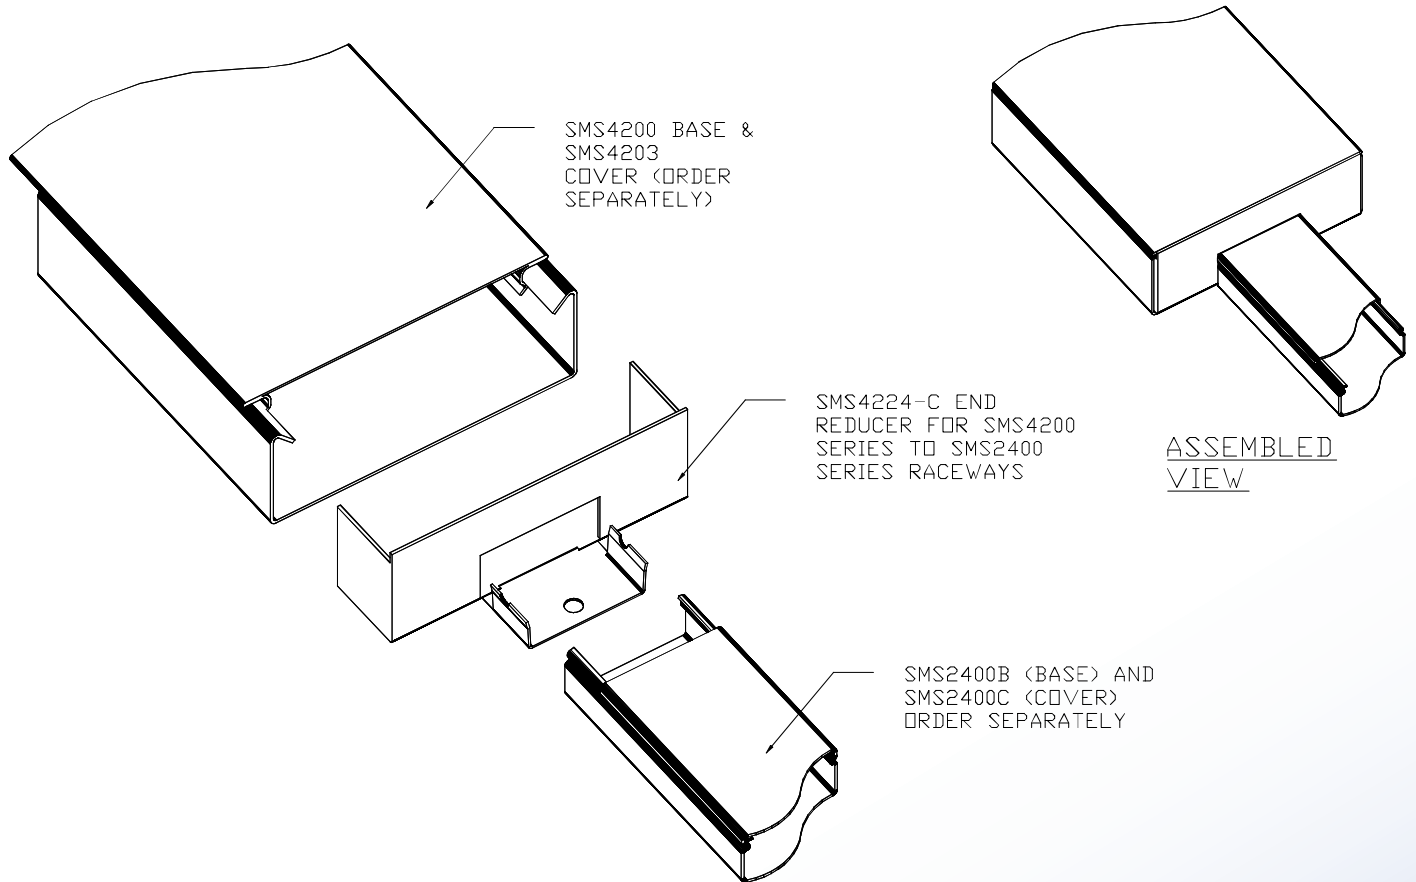

Surface Raceway / Steel

SMS4224-C

SnapMark™ Fittings

Manufactured by MonoSystems, Inc.

SMS 4200 TO SMS2400 RACEWAY END REDUCER

4 International Drive
Rye Brook, NY 10573
Toll Free: 1 888.764.7681
Phone: 914.934.2075
Fax: 914.934.2190
MonoSystems.com