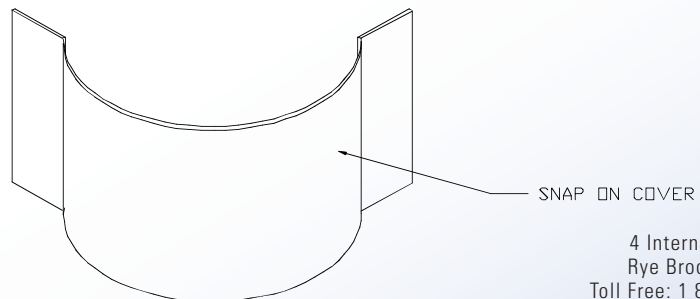

Surface Raceway / Steel SMS4218FO

SnapMark™ Fittings
Manufactured by MonoSystems, Inc.

EXTERNAL ELBOW W /2" RADIUS

Assembly Instructions

- 1.) Slide SMS4218FO into ends of SMS4200 base section.
- 2.) Secure elbow to base sections provided hardware.
- 3.) Secure elbow to mounting surface with screws supplied by others.
- 4.) Snap cover into place.

Available in standard Gray or Ivory (add "-I" suffix to specify Ivory).

SMS4200 SERIES
STEEL RACEWAY
SECTION VIEW
EACH ORDERED SEPARATELY
SCALE: NONE

UL LISTED
FILE: E167318

4 International Drive
Rye Brook, NY 10573
Toll Free: 1 888.764.7681
Phone: 914.934.2075
Fax: 914.934.2190
MonoSystems.com