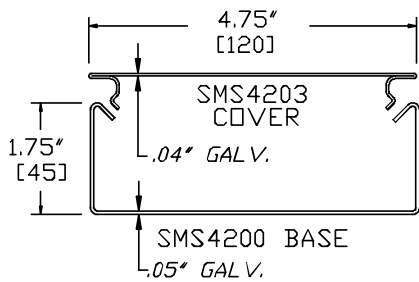

Surface Raceway / Steel SMS4218FO

SnapMark™ Fittings
Manufactured by MonoSystems, Inc.

EXTERNAL ELBOW W /2" RADIUS

Assembly Instructions

- 1.) Slide SMS4218FO into ends of SMS4200 base section.
- 2.) Secure elbow to base sections provided hardware.
- 3.) Secure elbow to mounting surface with screws supplied by others.
- 4.) Snap cover into place.

Available in standard Gray or Ivory (add "-I" suffix to specify Ivory).

SMS4200 SERIES
STEEL RACEWAY
SECTION VIEW
EACH ORDERED SEPARATELY
SCALE: NONE

UL LISTED
FILE: E167318

4 International Drive
Rye Brook, NY 10573
Toll Free: 1 888.764.7681
Phone: 914.934.2075
Fax: 914.934.2190
MonoSystems.com