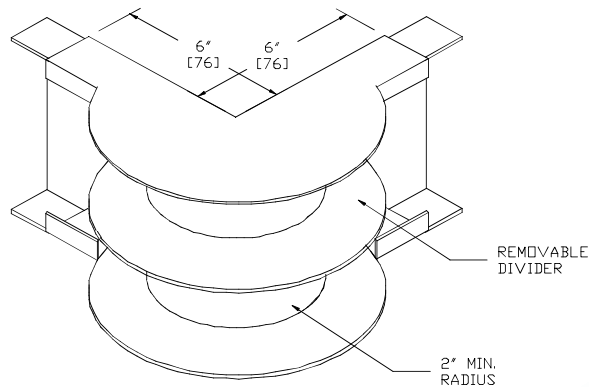

Surface Raceway / Steel SMS4218FO

SnapMark™ Fittings
Manufactured by MonoSystems, Inc.

EXTERNAL ELBOW W /2" RADIUS

Assembly Instructions

- 1.) Slide SMS4218FO into ends of SMS4200 base section.
- 2.) Secure elbow to base sections provided hardware.
- 3.) Secure elbow to mounting surface with screws supplied by others.
- 4.) Snap cover into place.

Available in standard Gray or Ivory (add "-I" suffix to specify Ivory).

SMS4200 SERIES
STEEL RACEWAY
SECTION VIEW
EACH ORDERED SEPARATELY
SCALE: NONE

UL LISTED
FILE: E167318

4 International Drive
Rye Brook, NY 10573
Toll Free: 1 888.764.7681
Phone: 914.934.2075
Fax: 914.934.2190
MonoSystems.com