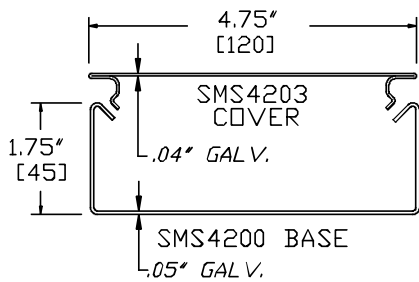

Surface Raceway / Steel SMS4214F03

SnapMark™ Fittings
Manufactured by MonoSystems, Inc.

90° INTERNAL ELBOW W/ 3" RADIUS

Assembly Instructions

- 1.) Slide SMS4214F03 into ends of SMS4200 base section.
- 2.) Secure elbow to base sections provided hardware.
- 3.) Secure elbow to mounting surface with screws supplied by others.
- 4.) Snap cover into place.

Available in standard Gray or Ivory (add "-I" suffix to specify Ivory).

SMS4200 SERIES
STEEL RACEWAY
SECTION VIEW
EACH ORDERED SEPARATELY
SCALE: NONE

UL LISTED
FILE: E167318

4 International Drive
Rye Brook, NY 10573
Toll Free: 1 888.764.7681
Phone: 914.934.2075
Fax: 914.934.2190
MonoSystems.com