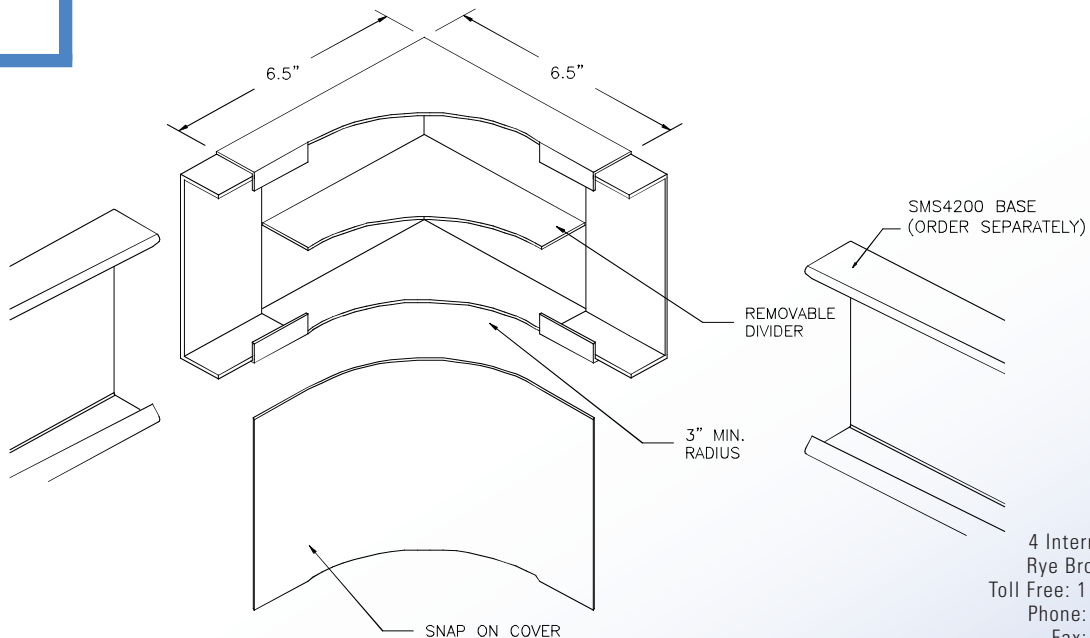

Surface Raceway / Steel SMS4214F03

SnapMark™ Fittings
Manufactured by MonoSystems, Inc.

90° INTERNAL ELBOW W/ 3" RADIUS

Assembly Instructions

- 1.) Slide SMS4214F03 into ends of SMS4200 base section.
- 2.) Secure elbow to base sections provided hardware.
- 3.) Secure elbow to mounting surface with screws supplied by others.
- 4.) Snap cover into place.

Available in standard Gray or Ivory (add "-I" suffix to specify Ivory).

SMS4200 SERIES
STEEL RACEWAY
SECTION VIEW
EACH ORDERED SEPARATELY
SCALE: NONE

UL LISTED
FILE: E167318

4 International Drive
Rye Brook, NY 10573
Toll Free: 1 888.764.7681
Phone: 914.934.2075
Fax: 914.934.2190
MonoSystems.com