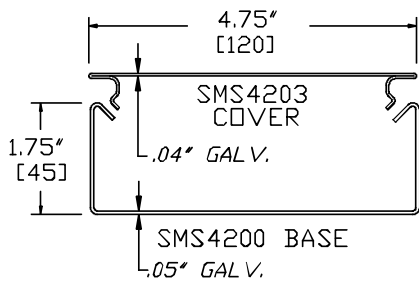

### 90° INTERNAL ELBOW W/ 2" RADIUS

Available in standard Gray or Ivory (add "-I" suffix to specify Ivory).

SMS4200 SERIES  
STEEL RACEWAY  
SECTION VIEW  
EACH ORDERED SEPARATELY  
SCALE: NONE

UL LISTED  
FILE: E167318

4 International Drive  
Rye Brook, NY 10573  
Toll Free: 1 888.764.7681  
Phone: 914.934.2075  
Fax: 914.934.2190  
MonoSystems.com