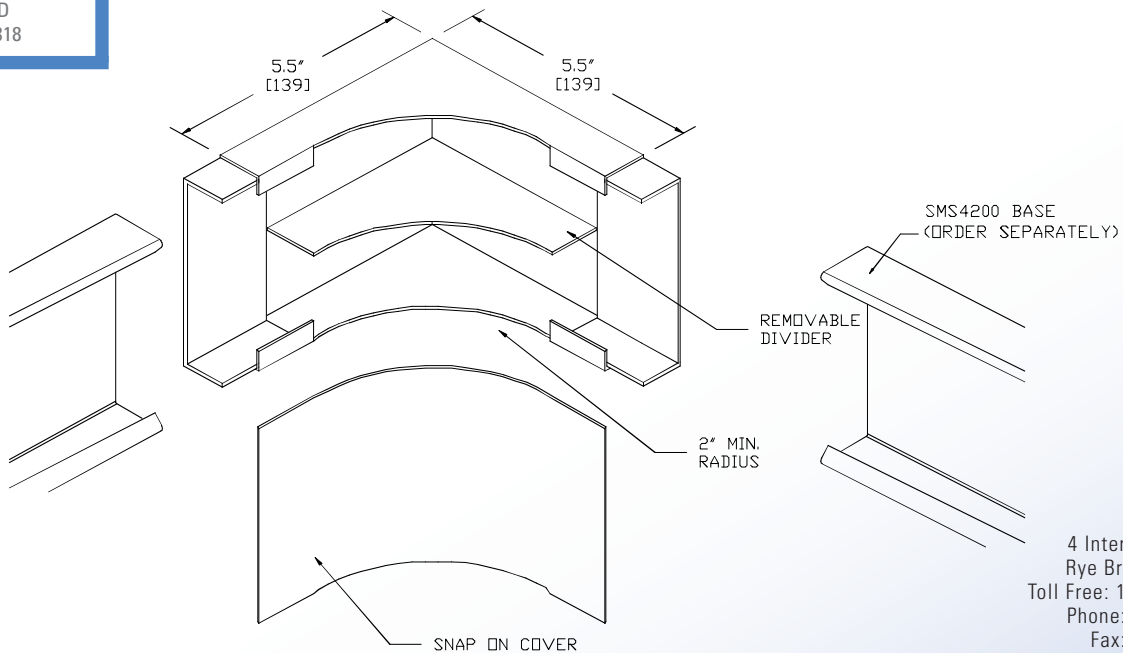

### 90° INTERNAL ELBOW W/ 2" RADIUS

#### Assembly Instructions

- 1.) Slide SMS4214FO into ends of SMS4200 base section.
- 2.) Secure elbow to base sections provided hardware.
- 3.) Secure elbow to mounting surface with screws supplied by others.
- 4.) Snap cover into place.

Available in standard Gray or Ivory (add "-I" suffix to specify Ivory).

SMS4200 SERIES  
STEEL RACEWAY  
SECTION VIEW  
EACH ORDERED SEPARATELY  
SCALE: NONE

UL LISTED  
FILE: E167318

4 International Drive  
Rye Brook, NY 10573  
Toll Free: 1 888.764.7681  
Phone: 914.934.2075  
Fax: 914.934.2190  
MonoSystems.com