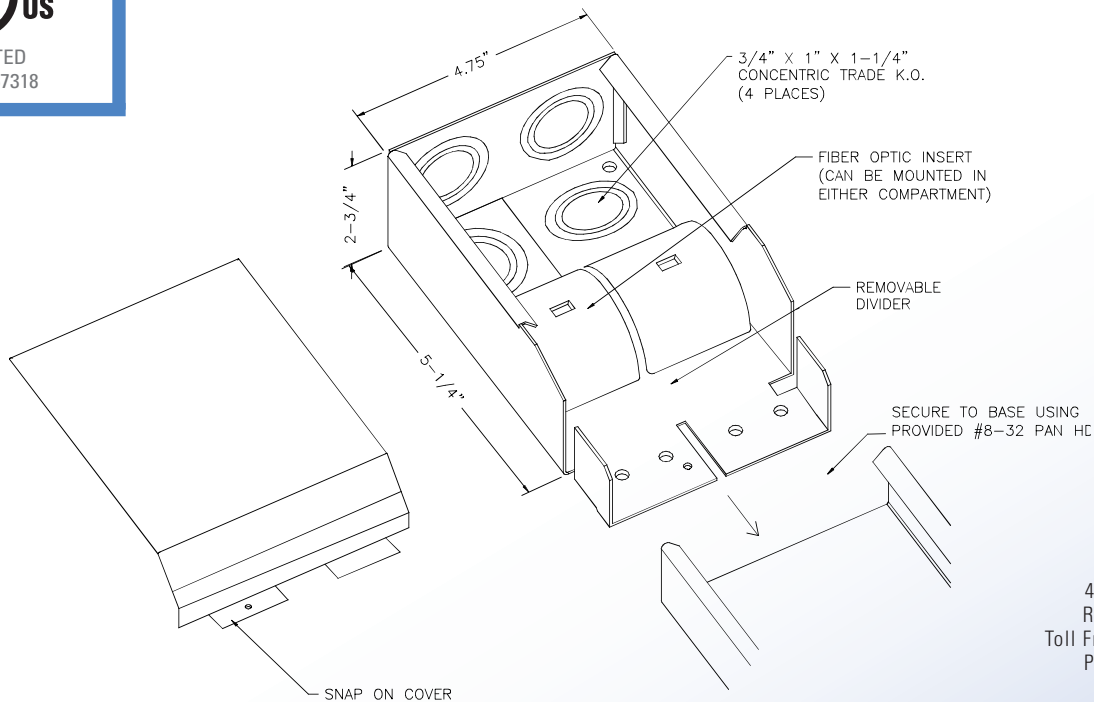

#### Notes

- 1.) Available in standard Gray or Ivory (add "-1" suffix to specify Ivory).

SMS4200 SERIES  
STEEL RACEWAY  
SECTION VIEW  
EACH ORDERED SEPARATELY  
SCALE: NONE

UL LISTED  
FILE: E167318

4 International Drive  
Rye Brook, NY 10573  
Toll Free: 1 888.764.7681  
Phone: 914.934.2075  
Fax: 914.934.2190  
MonoSystems.com