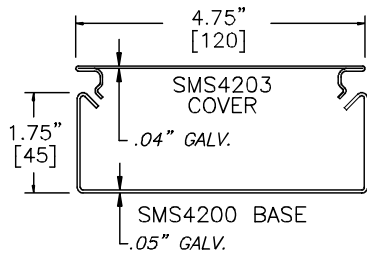

# Surface Raceway / Steel SMS4205FO

#### Notes

- 1.) Available in standard Gray or Ivory (add "-1" suffix to specify Ivory).

SMS4200 SERIES  
STEEL RACEWAY  
SECTION VIEW  
EACH ORDERED SEPARATELY  
SCALE: NONE

UL LISTED  
FILE: E167318

4 International Drive  
Rye Brook, NY 10573  
Toll Free: 1 888.764.7681  
Phone: 914.934.2075  
Fax: 914.934.2190  
MonoSystems.com