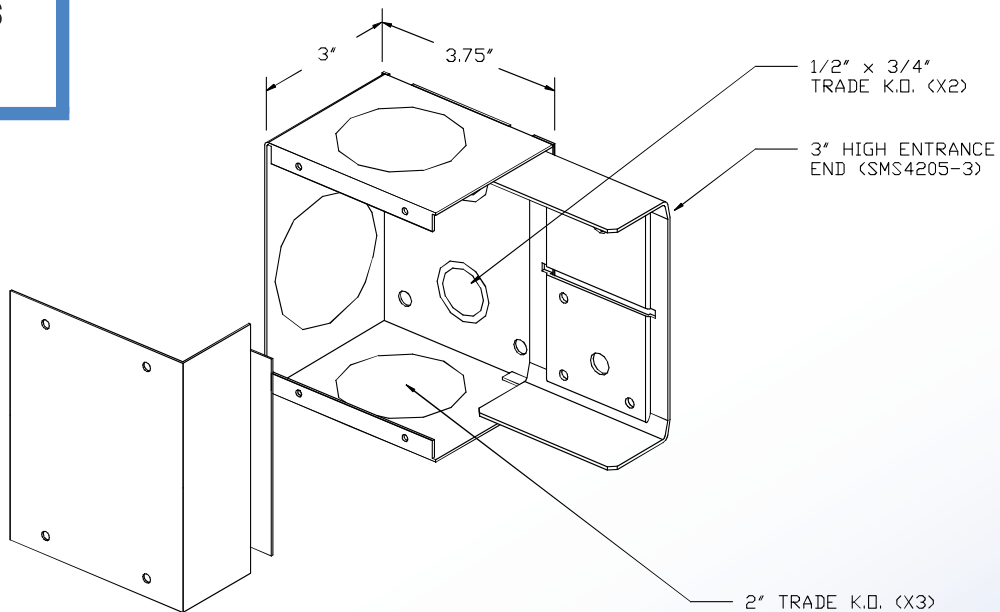

#### Notes

1.) Available in standard Gray or Ivory (add "-I" suffix to specify Ivory).

SMS4200 SERIES  
STEEL RACEWAY  
SECTION VIEW  
EACH ORDERED SEPARATELY  
SCALE: NONE

UL LISTED  
FILE: E167318

4 International Drive  
Rye Brook, NY 10573  
Toll Free: 1 888.764.7681  
Phone: 914.934.2075  
Fax: 914.934.2190  
MonoSystems.com