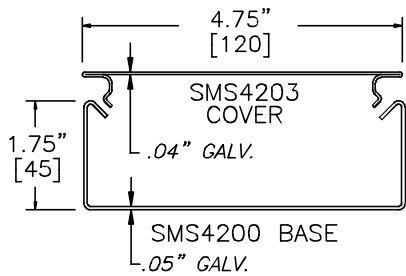

# Surface Raceway / Steel SMS4205-3

#### Notes

1.) Available in standard Gray or Ivory (add "-I" suffix to specify Ivory).

SMS4200 SERIES  
STEEL RACEWAY  
SECTION VIEW  
EACH ORDERED SEPARATELY  
SCALE: NONE

UL LISTED  
FILE: E167318

4 International Drive  
Rye Brook, NY 10573  
Toll Free: 1 888.764.7681  
Phone: 914.934.2075  
Fax: 914.934.2190  
MonoSystems.com