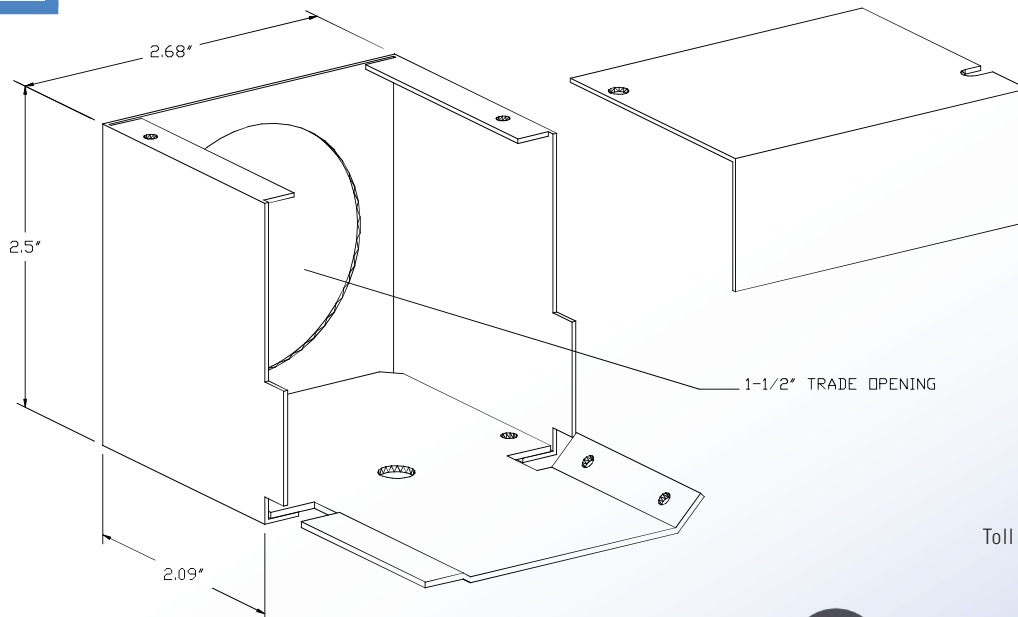

#### Notes

Available in Standard Gray or Ivory (add "-I" suffix to specify Ivory).

SMS3000 SERIES  
STEEL RACEWAY  
SECTION VIEW  
SCALE: NONE

UL LISTED  
FILE: E167318

M.S.I. P/N: SMS3082  
ASSEMBLY HARDWARE PROVIDED