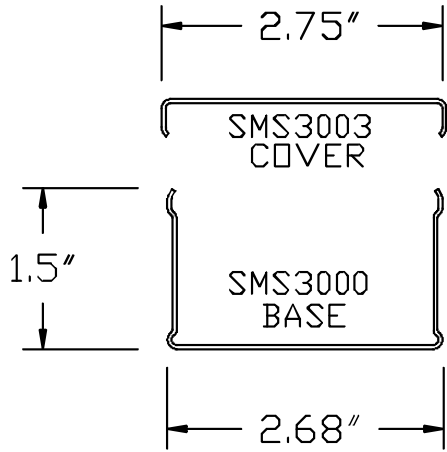

# Surface Raceway / Steel SMS3082

### 1-1/2" CONDUIT ADAPTOR

#### Notes

Available in Standard Gray or Ivory (add "-I" suffix to specify Ivory).

SMS3000 SERIES  
STEEL RACEWAY  
SECTION VIEW  
SCALE: NONE

UL LISTED  
FILE: E167318

M.S.I. P/N: SMS3082  
ASSEMBLY HARDWARE PROVIDED