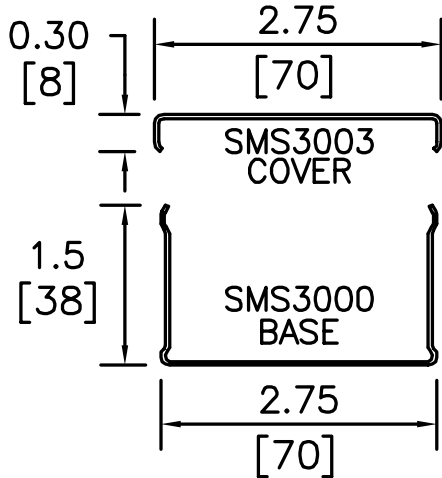

Surface Raceway / Steel SMS3024T-I

SnapMark™ Accessories

Manufactured by MonoSystems, Inc.

SMS3000 TO SMS2400 TEE ADAPTER

SMS3000 SERIES
STEEL RACEWAY
SECTION VIEW
SCALE: NONE

Notes

- 1.) For adapting SMS2400 branches to SMS3000 Raceway system.

UL LISTED
FILE: E167318

SMS3024T-I
GALV. STEEL CONSTRUCTION.
IVORY STANDARD FINISH
ATTACHMENT
HARDWARE PROVIDED.

SMS2400 SERIES
(ORDER SEPARATELY)