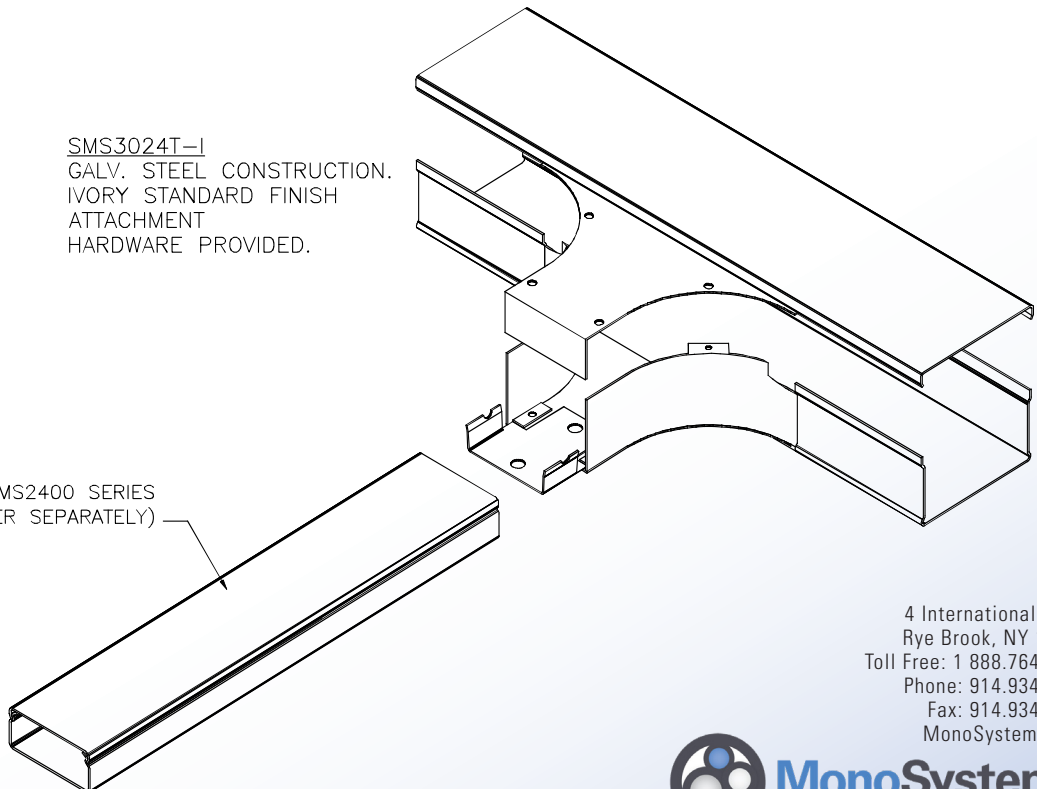

#### Notes

- 1.) For adapting SMS2400 branches to SMS3000 Raceway system.

UL LISTED  
FILE: E167318

SMS3024T-I  
GALV. STEEL CONSTRUCTION.  
IVORY STANDARD FINISH  
ATTACHMENT  
HARDWARE PROVIDED.

SMS2400 SERIES  
(ORDER SEPARATELY)