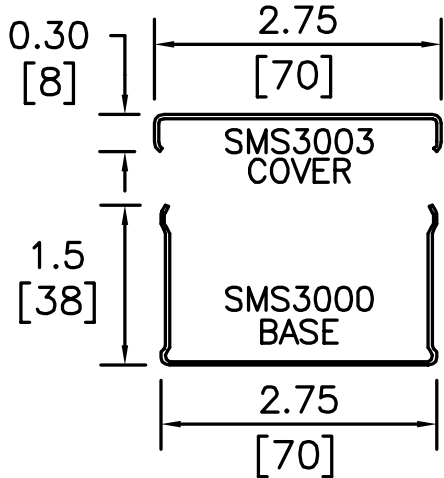

# Surface Raceway / Steel SMS30241-I

#### Assembly Instructions

- 1.) In-line reducing adapter provides end collection to SMS2400 series Raceway.

**SMS3000 SERIES  
STEEL RACEWAY  
SECTION VIEW  
SCALE: NONE**

UL LISTED  
FILE: E167318

**SMS30241-I**  
GALV. STEEL CONSTRUCTION.  
IVORY STANDARD FINISH  
ATTACHMENT  
HARDWARE PROVIDED.