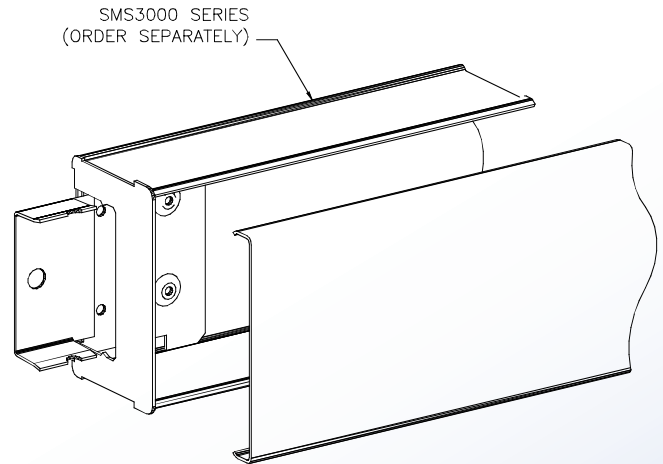

#### Assembly Instructions

- 1.) In-line reducing adapter provides end collection to SMS2400 series Raceway.

**SMS3000 SERIES  
STEEL RACEWAY  
SECTION VIEW  
SCALE: NONE**

UL LISTED  
FILE: E167318

**SMS30241-I**  
GALV. STEEL CONSTRUCTION.  
IVORY STANDARD FINISH  
ATTACHMENT  
HARDWARE PROVIDED.