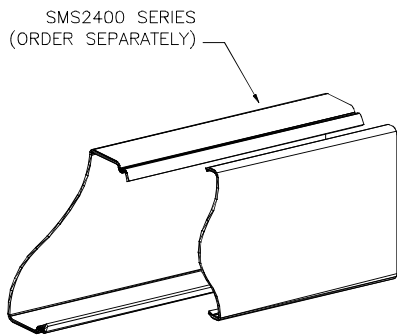

#### Assembly Instructions

- 1.) In-line reducing adapter provides end collection to SMS2400 series Raceway.

**SMS3000 SERIES  
STEEL RACEWAY  
SECTION VIEW  
SCALE: NONE**

UL LISTED  
FILE: E167318

**SMS30241-I**  
GALV. STEEL CONSTRUCTION.  
IVORY STANDARD FINISH  
ATTACHMENT  
HARDWARE PROVIDED.