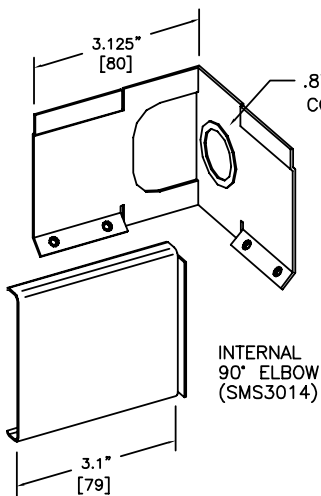

4 International Drive
Rye Brook, NY 10573
Toll Free: 1 888.764.7681
Phone: 914.934.2075
Fax: 914.934.2190
MonoSystems.com