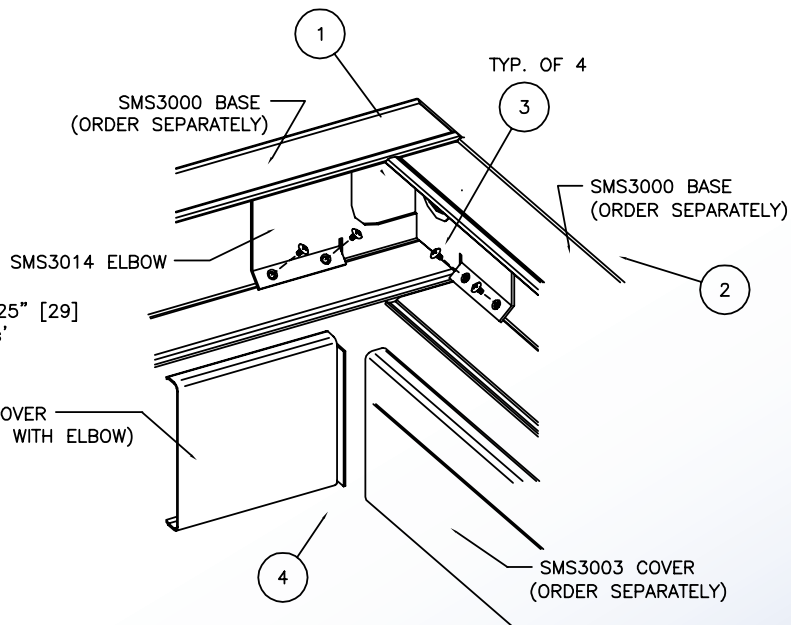

4 International Drive
Rye Brook, NY 10573
Toll Free: 1 888.764.7681
Phone: 914.934.2075
Fax: 914.934.2190
MonoSystems.com