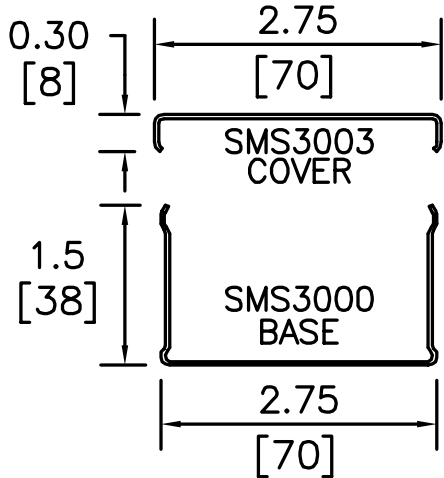

# Surface Raceway / Steel SMS3014

### 90° INTERNAL ELBOW

**SMS3000 SERIES  
STEEL RACEWAY  
SECTION VIEW  
SCALE: NONE**