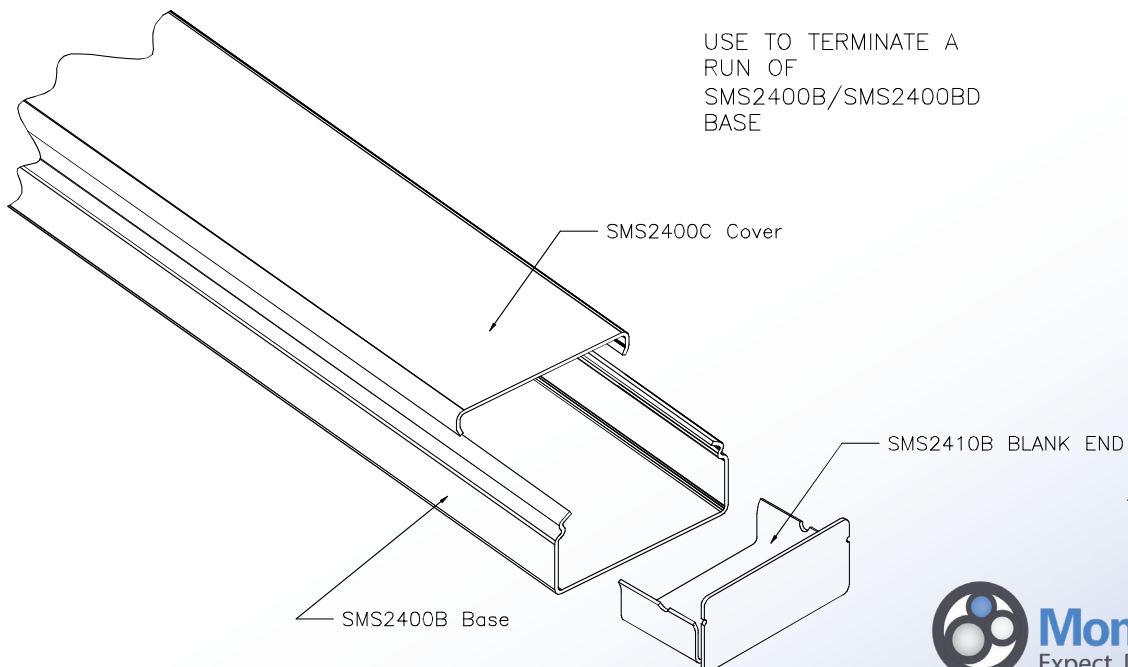

4 International Drive
Rye Brook, NY 10573
Toll Free: 1 888.764.7681
Phone: 914.934.2075
Fax: 914.934.2190
MonoSystems.com