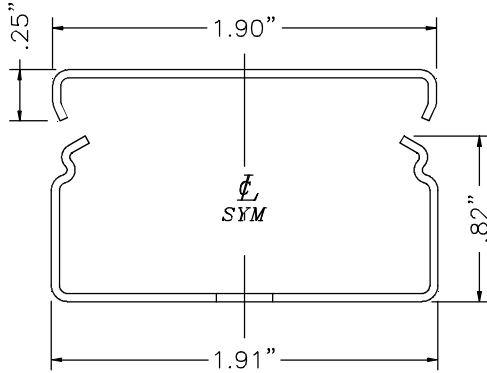

# Surface Raceway / Steel SMS2410B

SnapMark™ Fittings  
Manufactured by MonoSystems, Inc.

### Assembly Instructions

- 1.) Use to terminate a run of SMS2400B/SMS2400BD base.

FILENAME: SMS2400/SMS2400WC

SMS2400 SERIES  
STEEL RACEWAY  
SECTION VIEW  
STANDARD IVORY FINISH  
COVER & BASE  
ORDERED SEPARATELY  
SCALE: NONE