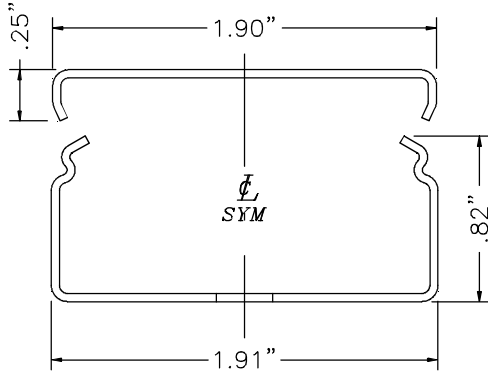

## ENTRANCE END UNDIVIDED

FILENAME: SMS2400/SMS2400WC

SMS2400 SERIES  
 STEEL RACEWAY  
 SECTION VIEW  
 STANDARD IVORY FINISH  
 COVER & BASE  
 ORDERED SEPARATELY  
 SCALE: NONE

UL LISTED  
 FILE: E167318