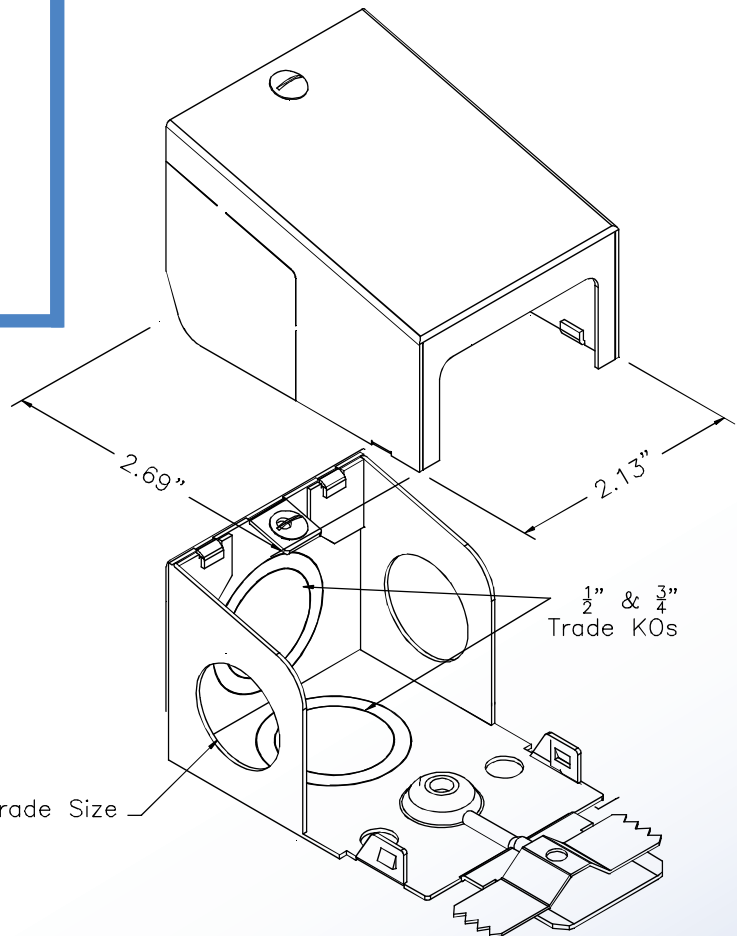

## ENTRANCE END UNDIVIDED

FILENAME: SMS2400/SMS2400WC

SMS2400 SERIES  
 STEEL RACEWAY  
 SECTION VIEW  
 STANDARD IVORY FINISH  
 COVER & BASE  
 ORDERED SEPARATELY  
 SCALE: NONE

UL LISTED  
 FILE: E167318