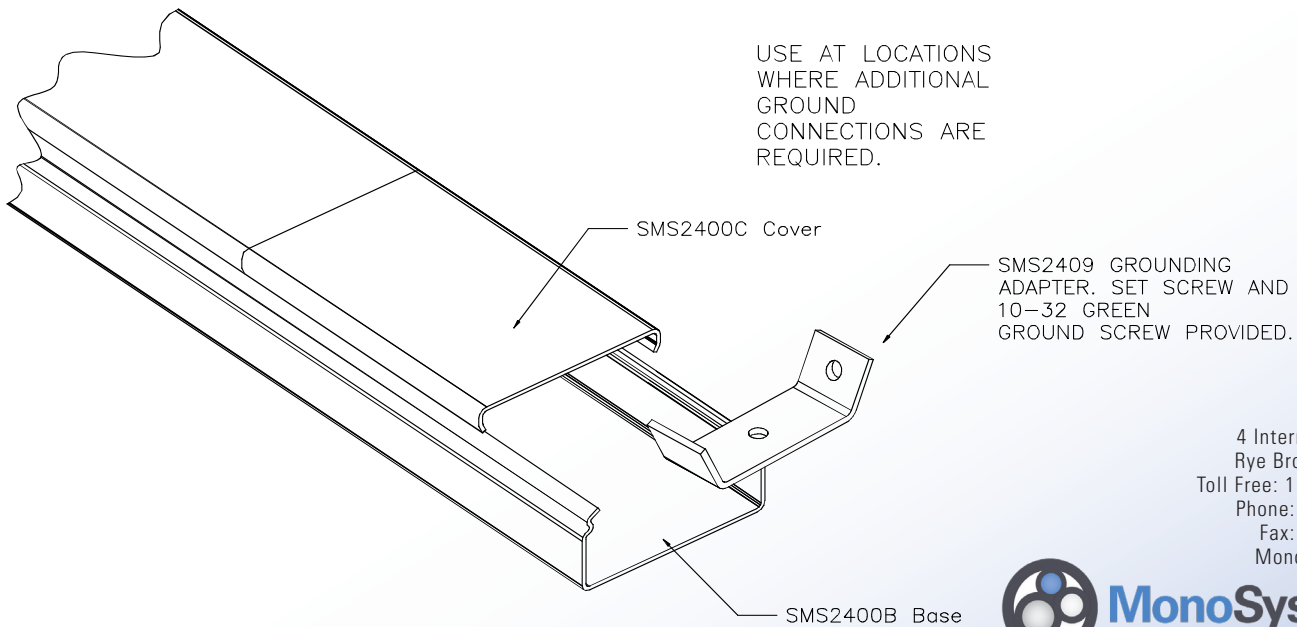

4 International Drive
Rye Brook, NY 10573
Toll Free: 1 888.764.7681
Phone: 914.934.2075
Fax: 914.934.2190
MonoSystems.com