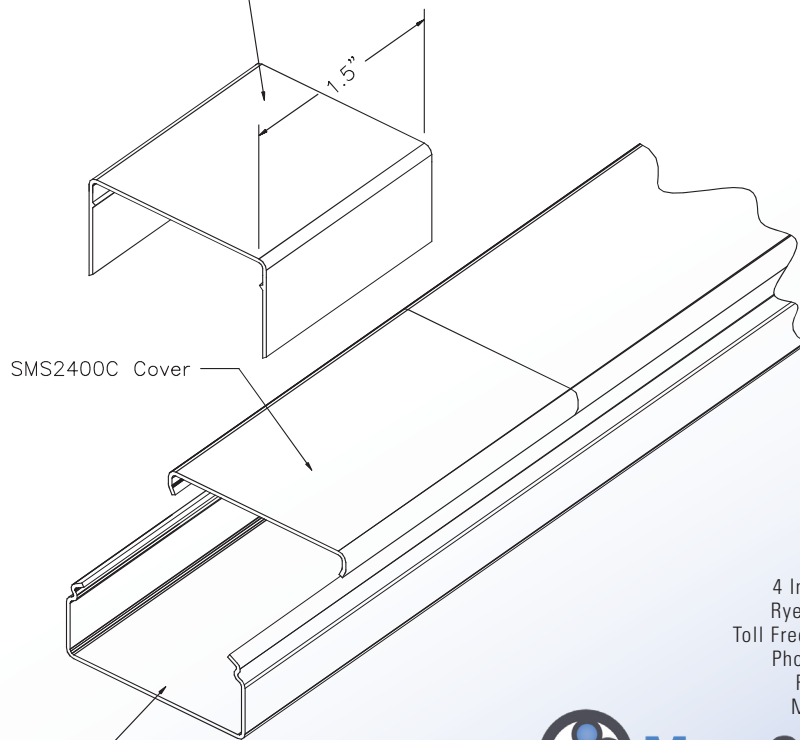

### Assembly Instructions

- 1.) Use at locations where cover seams are not cut square.

FILENAME: SMS2400/SMS2400WC

SMS2400 SERIES  
STEEL RACEWAY  
SECTION VIEW  
STANDARD IVORY FINISH  
COVER & BASE  
ORDERED SEPARATELY  
SCALE: NONE

UL LISTED  
FILE: E167318

SMS2406 COVER CLIP

SMS2400B Base

4 International Drive  
Rye Brook, NY 10573  
Toll Free: 1 888.764.7681  
Phone: 914.934.2075  
Fax: 914.934.2190  
MonoSystems.com