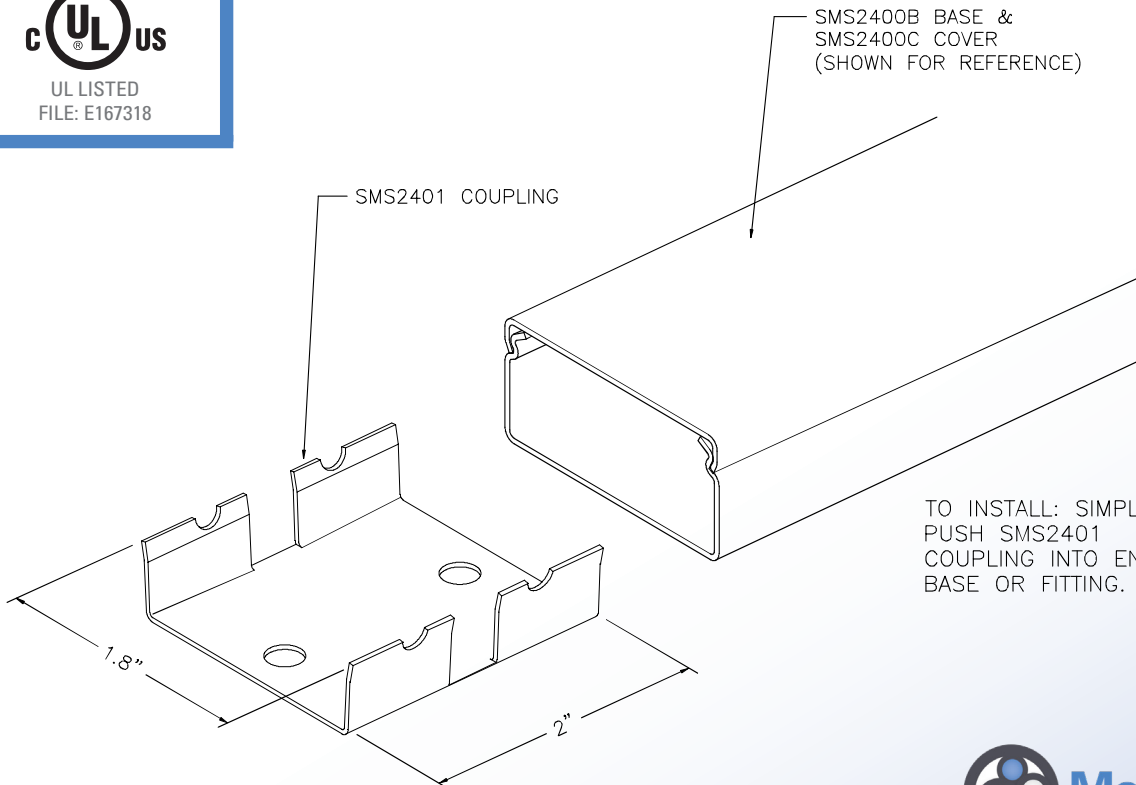

Surface Raceway / Steel SMS2401

SnapMark™ Accessories

Manufactured by MonoSystems, Inc.

COUPLING FOR UNDIVIDED RACEWAY

Assembly Instructions

- 1.) To install: Simply push SMS2401 coupling into end of base or fitting.

FILENAME: SMS2400/SMS2400WC

SMS2400 SERIES
STEEL RACEWAY
SECTION VIEW
STANDARD IVORY FINISH
COVER & BASE
ORDERED SEPARATELY
SCALE: NONE

UL LISTED
FILE: E167318

TO INSTALL: SIMPLY
PUSH SMS2401
COUPLING INTO END OF
BASE OR FITTING.