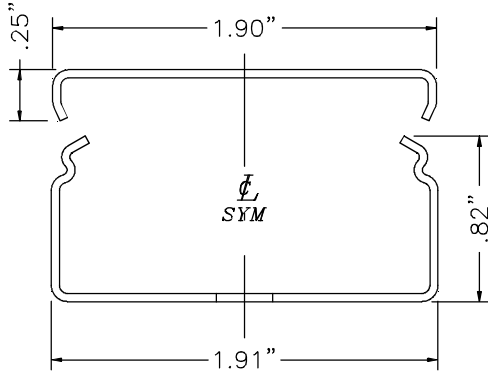

Surface Raceway / Steel SMS2401

SnapMark™ Accessories

Manufactured by MonoSystems, Inc.

COUPLING FOR UNDIVIDED RACEWAY

Assembly Instructions

- 1.) To install: Simply push SMS2401 coupling into end of base or fitting.

FILENAME: SMS2400/SMS2400WC

SMS2400 SERIES
STEEL RACEWAY
SECTION VIEW
STANDARD IVORY FINISH
COVER & BASE
ORDERED SEPARATELY
SCALE: NONE

UL LISTED
FILE: E167318

TO INSTALL: SIMPLY
PUSH SMS2401
COUPLING INTO END OF
BASE OR FITTING.