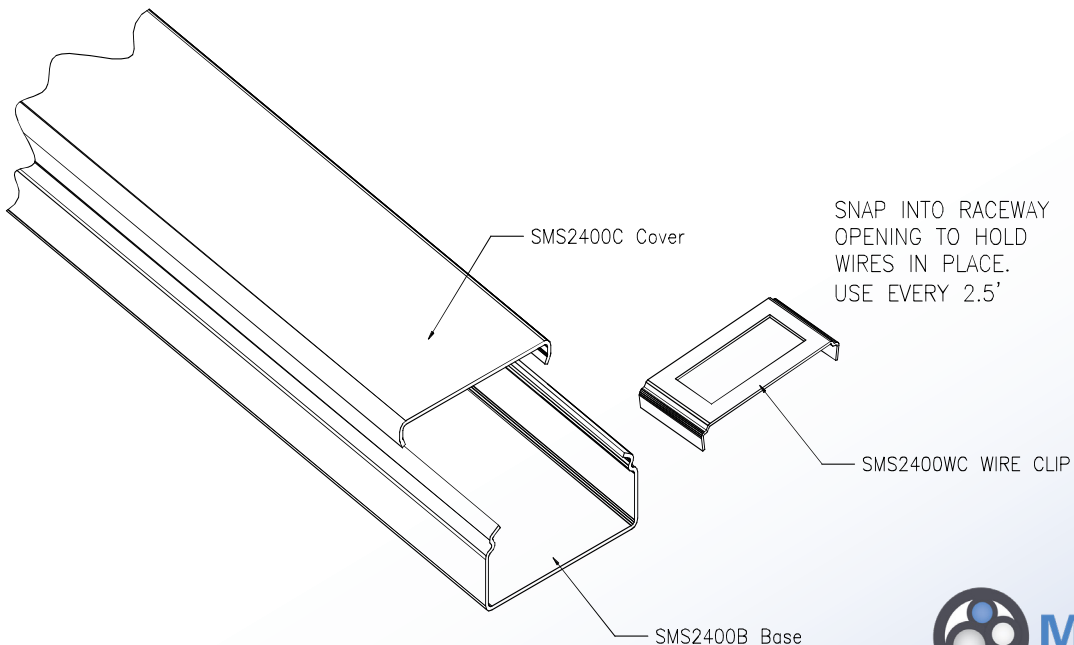

Surface Raceway / Steel SMS2400WC

SnapMark™ Accessories

Manufactured by MonoSystems, Inc.

WIRE RETAINING CLIP

Assembly Instructions

- 1.) Snap into raceway opening to hold wires in place. Use every 2.5'.

FILENAME: SMS2400/SMS2400WC

SMS2400 SERIES
STEEL RACEWAY
SECTION VIEW
STANDARD IVORY FINISH
COVER & BASE
ORDERED SEPARATELY
SCALE: NONE

UL LISTED
FILE: E167318

4 International Drive
Rye Brook, NY 10573
Toll Free: 1 888.764.7681
Phone: 914.934.2075
Fax: 914.934.2190
MonoSystems.com