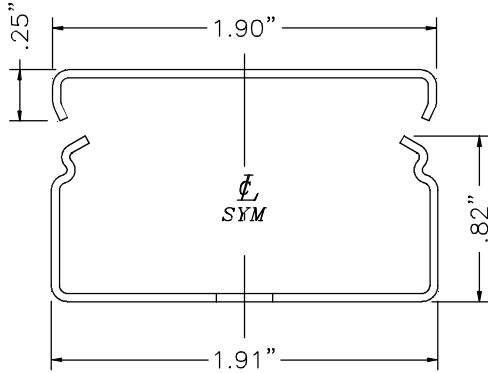

Surface Raceway / Steel SMS2400WC

SnapMark™ Accessories

Manufactured by MonoSystems, Inc.

WIRE RETAINING CLIP

Assembly Instructions

- 1.) Snap into raceway opening to hold wires in place. Use every 2.5'.

FILENAME: SMS2400/SMS2400WC

SMS2400 SERIES
STEEL RACEWAY
SECTION VIEW
STANDARD IVORY FINISH
COVER & BASE
ORDERED SEPARATELY
SCALE: NONE

UL LISTED
FILE: E167318

4 International Drive
Rye Brook, NY 10573
Toll Free: 1 888.764.7681
Phone: 914.934.2075
Fax: 914.934.2190
MonoSystems.com