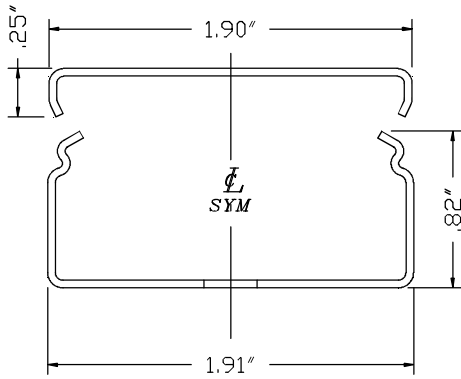

Surface Raceway / Steel SMS2400

SnapMark™ Fittings

Manufactured by MonoSystems, Inc.

DEVICE BOXES FOR SMS2400 SERIES UNDIVIDED

Add "D" suffix to designate divided boxes.

Material

Ivory Finish Standard.

SMS2400 SERIES
STEEL RACEWAY
SECTION VIEW
STANDARD IVORY FINISH
COVER & BASE ORDERED SEPARATELY
SCALE: NONE