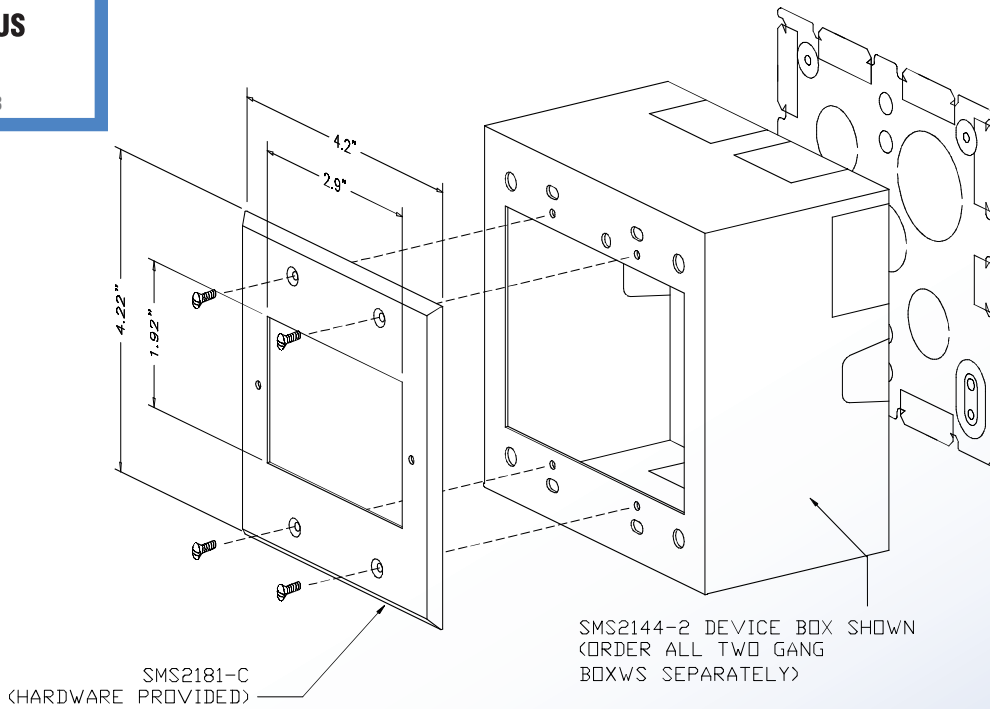

Surface Raceway / Steel SMS2181-C

SnapMark™ Accessories
Manufactured by MonoSystems, Inc.

HORIZONTAL DEVICE ADAPTOR

Material
Steel – Standard Ivory Finish

UL LISTED
FILE: E167318

4 International Drive
Rye Brook, NY 10573
Toll Free: 1 888.764.7681
Phone: 914.934.2075
Fax: 914.934.2190
MonoSystems.com