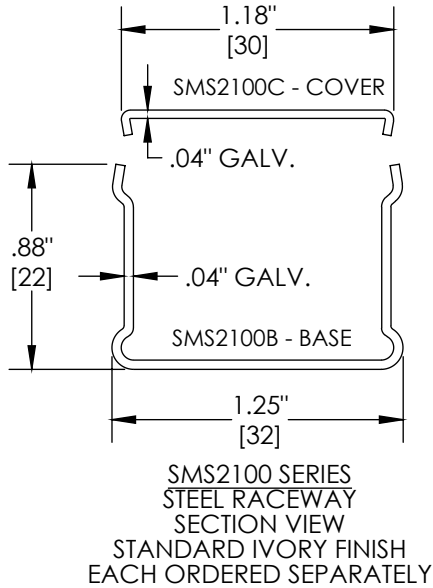

Surface Raceway / Steel SMS2181-C

SnapMark™ Accessories
Manufactured by MonoSystems, Inc.

HORIZONTAL DEVICE ADAPTOR

Material
Steel – Standard Ivory Finish

UL LISTED
FILE: E167318

4 International Drive
Rye Brook, NY 10573
Toll Free: 1 888.764.7681
Phone: 914.934.2075
Fax: 914.934.2190
MonoSystems.com