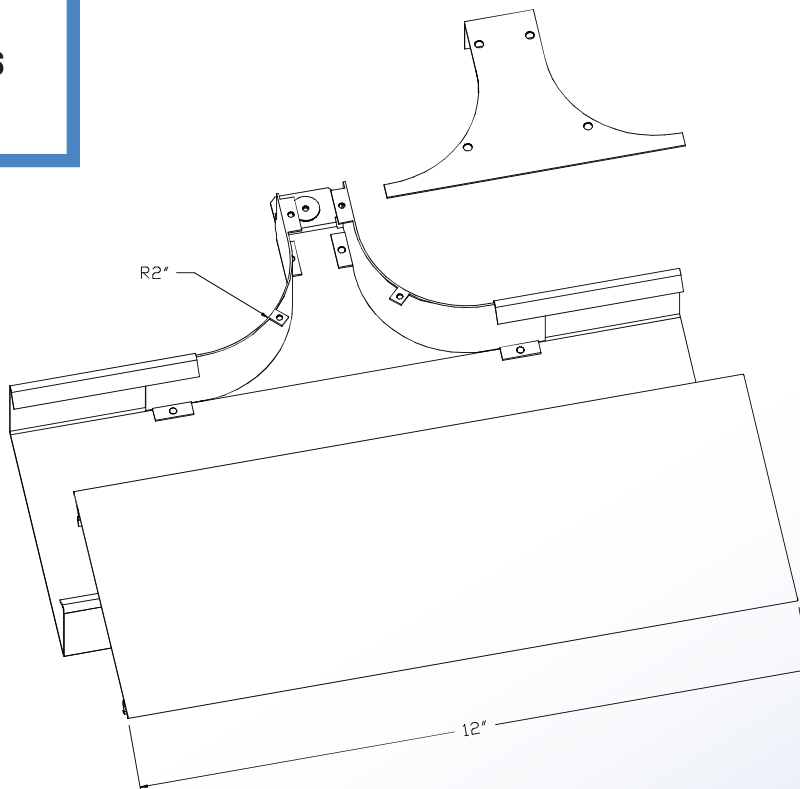

Surface Raceway / Steel SMS2142

SnapMark™ Accessories

Manufactured by MonoSystems, Inc.

ADAPTOR

Notes

1.) SMS4200 RaceWay branch to SMS2100 series provides 2" cable bend radius.

Material

Steel – Standard Ivory Finish

SMS2100 SERIES
STEEL RACEWAY
SECTION VIEW
STANDARD IVORY FINISH
EACH ORDERED SEPARATELY

UL LISTED
FILE: E167318

4 International Drive
Rye Brook, NY 10573
Toll Free: 1 888.764.7681
Phone: 914.934.2075
Fax: 914.934.2190
MonoSystems.com