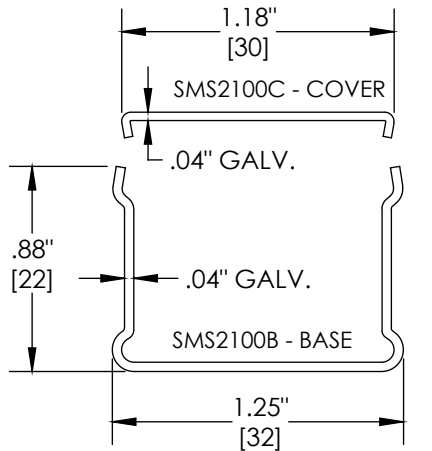

Surface Raceway / Steel SMS2142

SnapMark™ Accessories

Manufactured by MonoSystems, Inc.

ADAPTOR

Notes

1.) SMS4200 RaceWay branch to SMS2100 series provides 2" cable bend radius.

Material

Steel – Standard Ivory Finish

SMS2100 SERIES
STEEL RACEWAY
SECTION VIEW
STANDARD IVORY FINISH
EACH ORDERED SEPARATELY

UL LISTED
FILE: E167318

4 International Drive
Rye Brook, NY 10573
Toll Free: 1 888.764.7681
Phone: 914.934.2075
Fax: 914.934.2190
MonoSystems.com