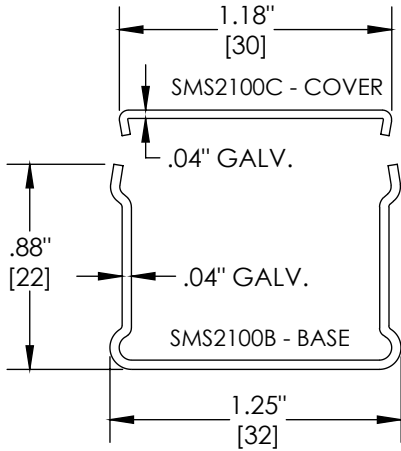

# Surface Raceway / Steel SMS2157B

### BRIDGE OVER SMS500/700 & SMS2100 SERIES RACEWAYS

SMS2100 SERIES  
STEEL RACEWAY  
SECTION VIEW  
STANDARD IVORY FINISH  
EACH ORDERED SEPARATELY

A.) Patent Pending.

B.) Assembly hardware provided.