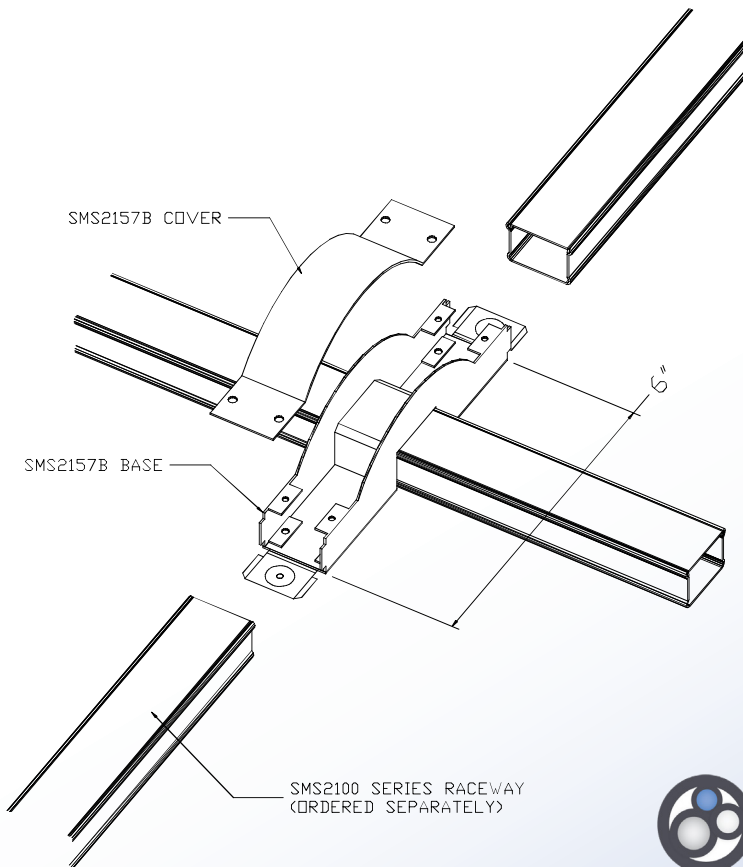

### BRIDGE OVER SMS500/700 & SMS2100 SERIES RACEWAYS

SMS2100 SERIES  
STEEL RACEWAY  
SECTION VIEW  
STANDARD IVORY FINISH  
EACH ORDERED SEPARATELY

A.) Patent Pending.

B.) Assembly hardware provided.

#### Notes

1.) Allows for bridging over obstructions.

UL LISTED  
FILE: E167318

4 International Drive  
Rye Brook, NY 10573  
Toll Free: 1 888.764.7681  
Phone: 914.934.2075  
Fax: 914.934.2190  
MonoSystems.com