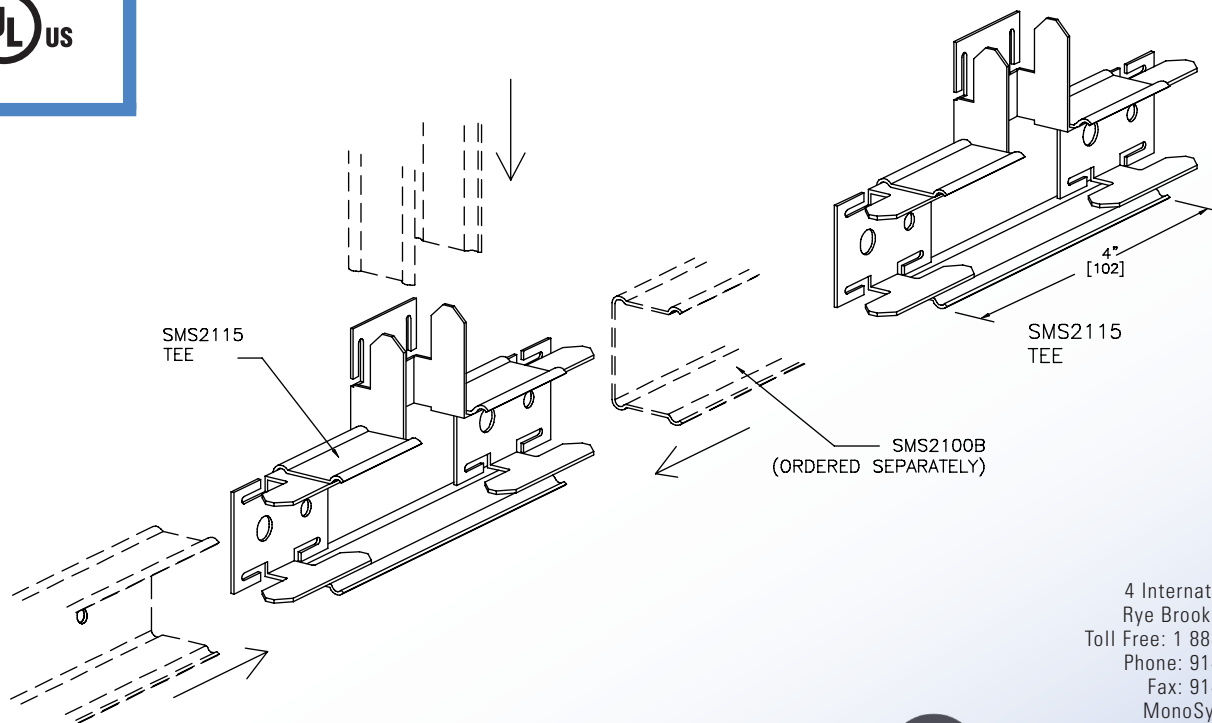

#### Assembly Instructions

- 1.) Slide SMS2100B sections as shown over provided couplings.
- 2.) Use SMS2100C cover over tee opening. (ordered separately)

#### Material

Steel – Ivory Finish

SMS2100 SERIES  
STEEL RACEWAY  
SECTION VIEW  
STANDARD IVORY FINISH  
EACH ORDERED SEPARATELY  
SCALE: NONE

4 International Drive  
Rye Brook, NY 10573  
Toll Free: 1 888.764.7681  
Phone: 914.934.2075  
Fax: 914.934.2190  
MonoSystems.com