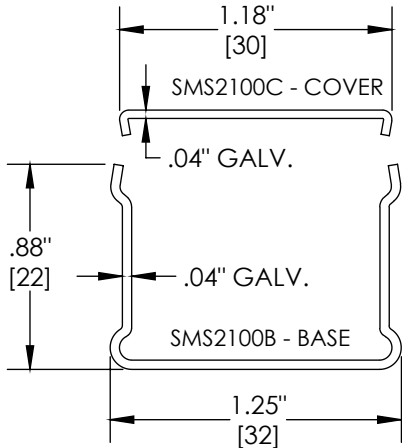

Surface Raceway / Steel SMS2111-F0

SnapMark™ Fittings

Manufactured by MonoSystems, Inc.

2" RADIUS 90° FLAT ELBOW

SMS2100 SERIES
STEEL RACEWAY
SECTION VIEW
STANDARD IVORY FINISH
EACH ORDERED SEPARATELY

Notes

1.) For right angle turns where a cable bend radius is required.

Material

Steel – Ivory Finish

UL LISTED
FILE: E167318

SMS2111-F0
2" RADIUS 90° FLAT ELBOW
(ASSEMBLY HARDWARE PROVIDED)

4 International Drive
Rye Brook, NY 10573
Toll Free: 1 888.764.7681
Phone: 914.934.2075
Fax: 914.934.2190
MonoSystems.com