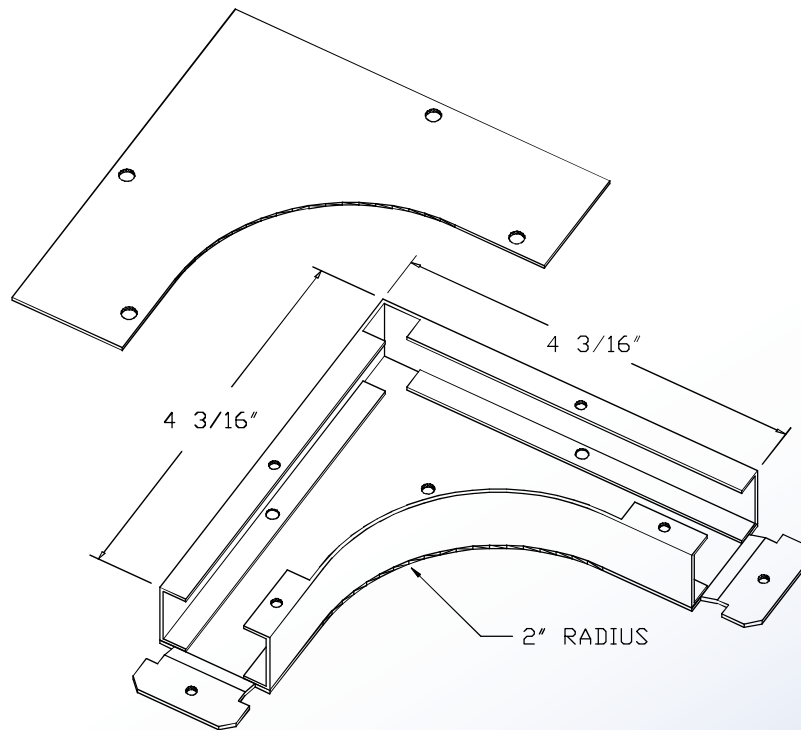

Surface Raceway / Steel SMS2111-F0

SnapMark™ Fittings

Manufactured by MonoSystems, Inc.

2" RADIUS 90° FLAT ELBOW

SMS2100 SERIES
STEEL RACEWAY
SECTION VIEW
STANDARD IVORY FINISH
EACH ORDERED SEPARATELY

Notes

1.) For right angle turns where a cable bend radius is required.

Material

Steel – Ivory Finish

UL LISTED
FILE: E167318

SMS2111-F0
2" RADIUS 90° FLAT ELBOW
(ASSEMBLY HARDWARE PROVIDED)

4 International Drive
Rye Brook, NY 10573
Toll Free: 1 888.764.7681
Phone: 914.934.2075
Fax: 914.934.2190
MonoSystems.com