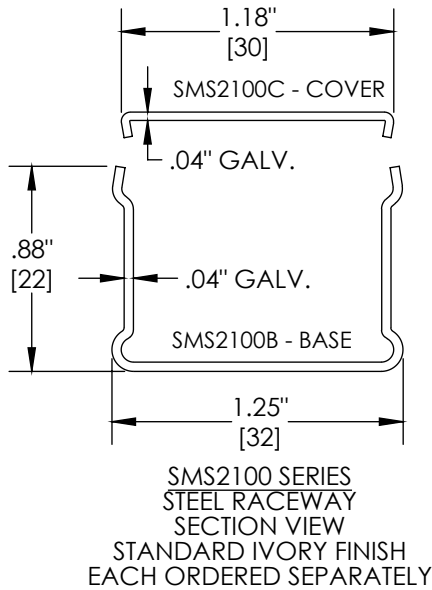

# Surface Raceway / Steel SMS2111

### 90° FLAT ELBOW