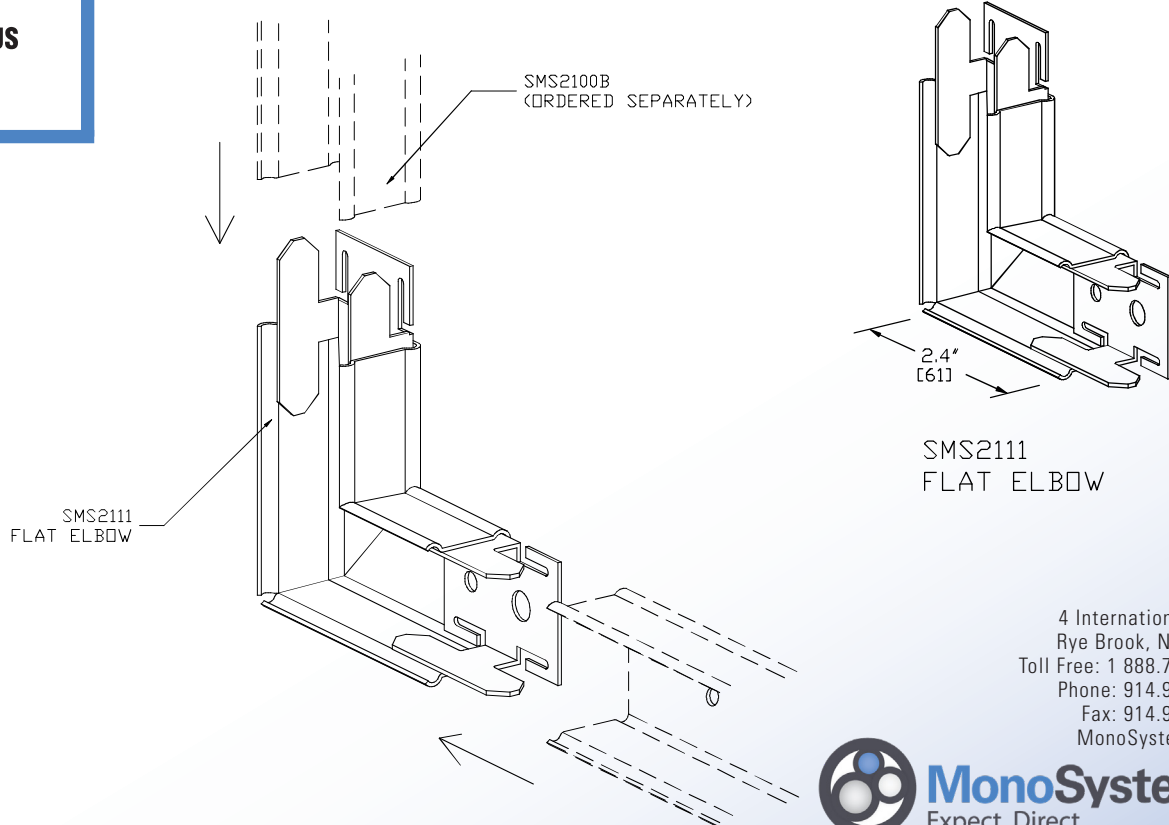

Material

Steel – Ivory Finish

UL LISTED
FILE: E167318