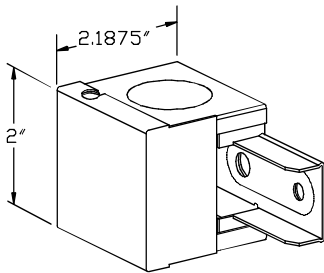

Surface Raceway / Steel SMS2110C-1

SnapMark™ Fittings
Manufactured by MonoSystems, Inc.

ENTRANCE END

Material
Steel – Ivory Finish

UL LISTED
FILE: E167318

SMS2110C-1
ENTRANCE END FITTING

4 International Drive
Rye Brook, NY 10573
Toll Free: 1 888.764.7681
Phone: 914.934.2075
Fax: 914.934.2190
MonoSystems.com