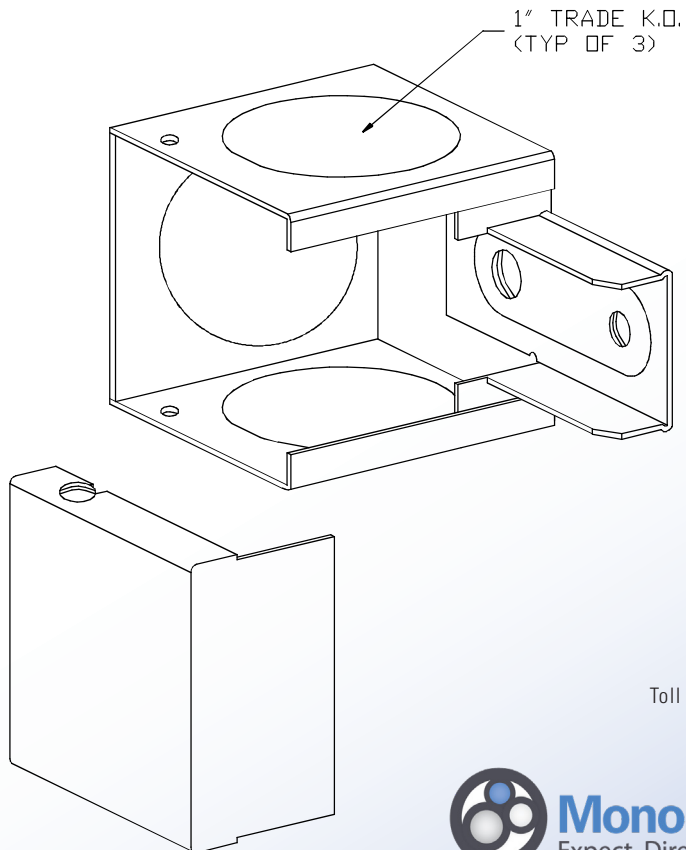

Surface Raceway / Steel SMS2110C-1

SnapMark™ Fittings
Manufactured by MonoSystems, Inc.

ENTRANCE END

Material
Steel – Ivory Finish

UL LISTED
FILE: E167318

SMS2110C-1
ENTRANCE END FITTING

4 International Drive
Rye Brook, NY 10573
Toll Free: 1 888.764.7681
Phone: 914.934.2075
Fax: 914.934.2190
MonoSystems.com