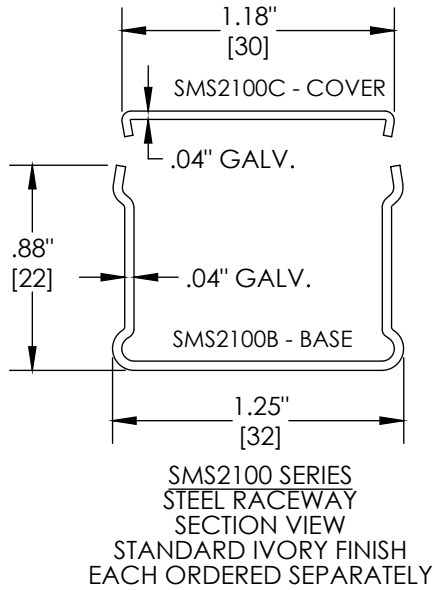

Surface Raceway / Steel SMS2110C-1

SnapMark™ Fittings
Manufactured by MonoSystems, Inc.

ENTRANCE END

Material
Steel – Ivory Finish

UL LISTED
FILE: E167318

SMS2110C-1
ENTRANCE END FITTING

4 International Drive
Rye Brook, NY 10573
Toll Free: 1 888.764.7681
Phone: 914.934.2075
Fax: 914.934.2190
MonoSystems.com