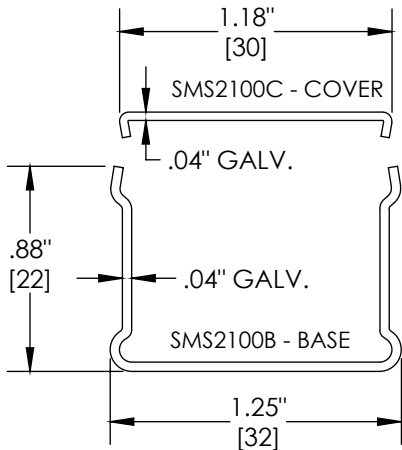

## COVER CLIP

### Assembly Instructions

- 1.) Snap cover clip over uneven cover cuts.

### Material

Steel – Ivory Finish

SMS2100 SERIES  
STEEL RACEWAY  
SECTION VIEW  
STANDARD IVORY FINISH  
EACH ORDERED SEPARATELY

UL LISTED  
FILE: E167318

SMS2106  
COVER CLIP

4 International Drive  
Rye Brook, NY 10573  
Toll Free: 1 888.764.7681  
Phone: 914.934.2075  
Fax: 914.934.2190  
MonoSystems.com