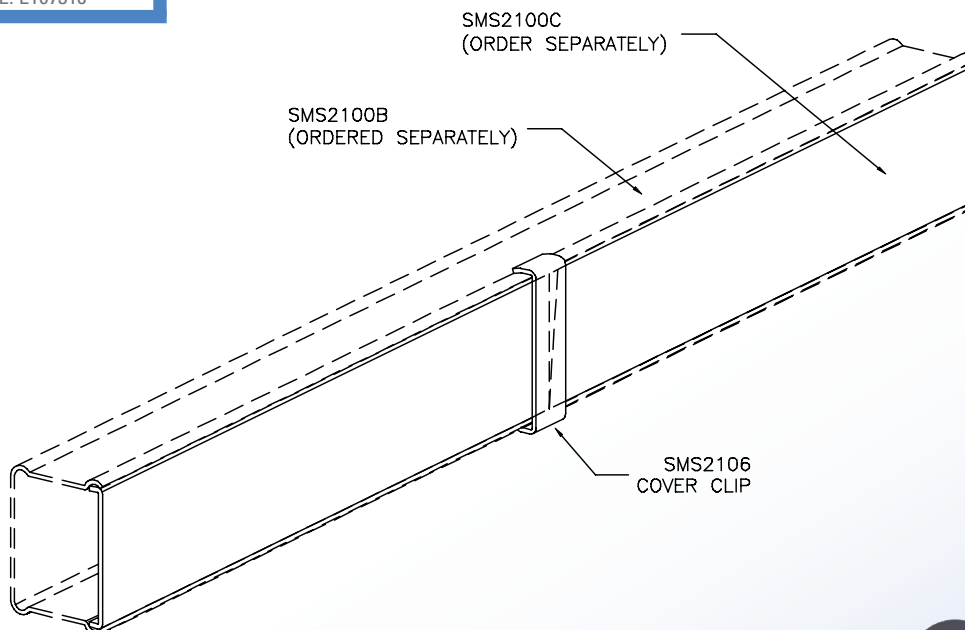

### Assembly Instructions

- 1.) Snap cover clip over uneven cover cuts.

### Material

Steel – Ivory Finish

SMS2100 SERIES  
STEEL RACEWAY  
SECTION VIEW  
STANDARD IVORY FINISH  
EACH ORDERED SEPARATELY

UL LISTED  
FILE: E167318

SMS2106  
COVER CLIP

4 International Drive  
Rye Brook, NY 10573  
Toll Free: 1 888.764.7681  
Phone: 914.934.2075  
Fax: 914.934.2190  
MonoSystems.com