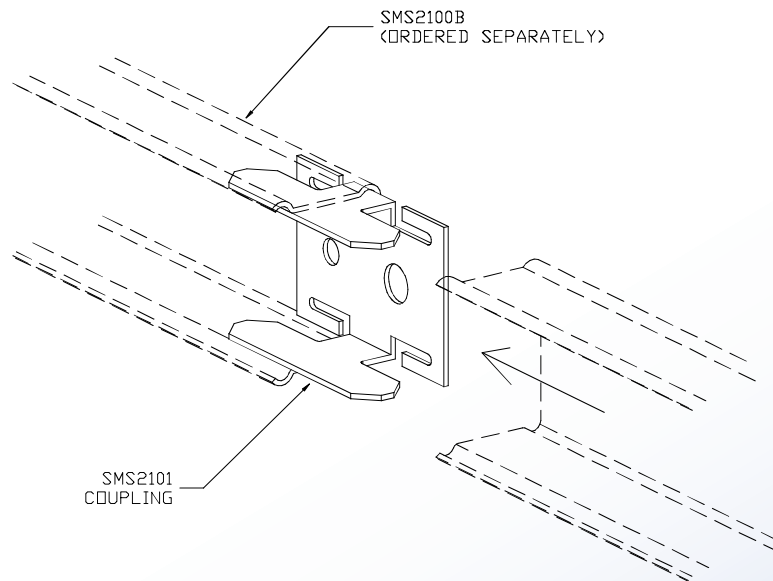

#### Assembly Instructions

1.) Insert coupling between SMS2100B lengths to be connected.

#### Material

Steel Standard.

SMS2100 SERIES  
STEEL RACEWAY  
SECTION VIEW  
STANDARD IVORY FINISH  
EACH ORDERED SEPARATELY

UL LISTED  
FILE: E167318

4 International Drive  
Rye Brook, NY 10573  
Toll Free: 1 888.764.7681  
Phone: 914.934.2075  
Fax: 914.934.2190  
MonoSystems.com