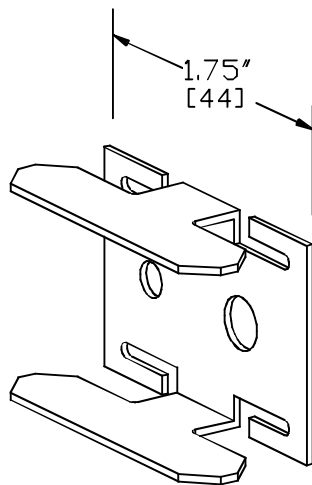

#### Material

Steel Standard.

SMS2100 SERIES  
STEEL RACEWAY  
SECTION VIEW  
STANDARD IVORY FINISH  
EACH ORDERED SEPARATELY

UL LISTED  
FILE: E167318

4 International Drive  
Rye Brook, NY 10573  
Toll Free: 1 888.764.7681  
Phone: 914.934.2075  
Fax: 914.934.2190  
MonoSystems.com