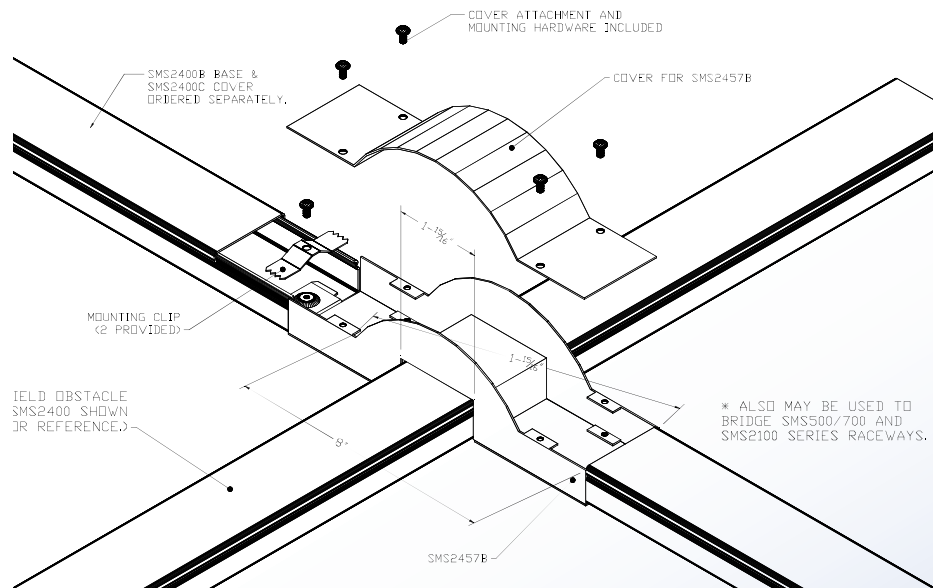

4 International Drive
Rye Brook, NY 10573
Toll Free: 1 888.764.7681
Phone: 914.934.2075
Fax: 914.934.2190
MonoSystems.com