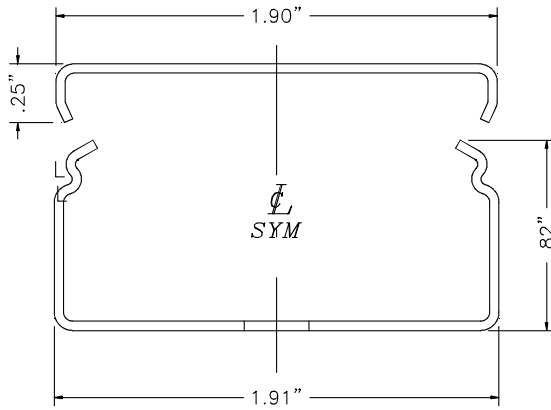

Surface Raceway / Steel SMS2457B

SnapMark™ Fittings
Manufactured by MonoSystems, Inc.

RACEWAY BRIDGE FITTING

SMS2400 SERIES
STEEL RACEWAY
SECTION VIEW
STANDARD IVORY FINISH
COVER & BASE ORDERED SEPARATELY
SCALE: NONE