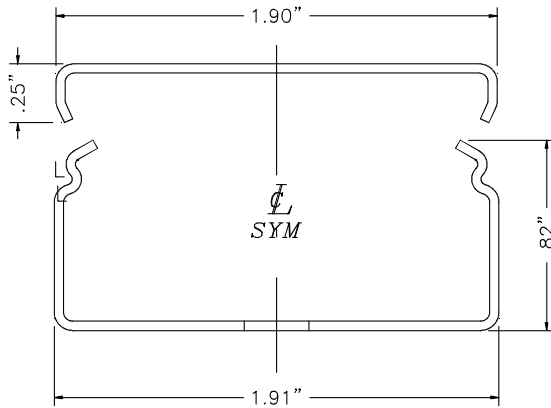

# Surface Raceway / Steel SMS2418M

### EXTERNAL ELBOW FITTING MITER STYLE FITTING

SMS2400 SERIES  
STEEL RACEWAY  
SECTION VIEW  
STANDARD IVORY FINISH  
COVER & BASE ORDERED SEPARATELY  
SCALE: NONE

UL LISTED  
FILE: E167318

4 International Drive  
Rye Brook, NY 10573  
Toll Free: 1 888.764.7681  
Phone: 914.934.2075  
Fax: 914.934.2190  
MonoSystems.com