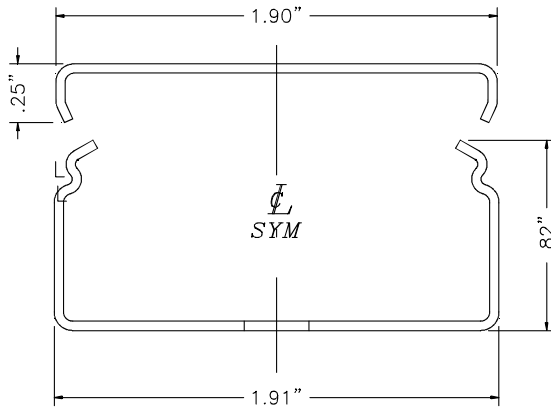

Surface Raceway / Steel

SMS2418FO

SnapMark™ Fittings

Manufactured by MonoSystems, Inc.

EXTERNAL ELBOW 2" RADIUS, UNDIVIDED

SMS2400_SERIES
STEEL RACEWAY
SECTION VIEW
STANDARD IVORY FINISH
COVER & BASE ORDERED SEPARATELY
SCALE: NONE

Installation Instructions

- 1.) Install into SMS2400 base using supplied couplings.
- 2.) Rigidly secure to mounting surface using #8 hardware.
- 3.) Snap cover over base.

UL LISTED
FILE: E167318

4 International Drive
Rye Brook, NY 10573
Toll Free: 1 888.764.7681
Phone: 914.934.2075
Fax: 914.934.2190
MonoSystems.com