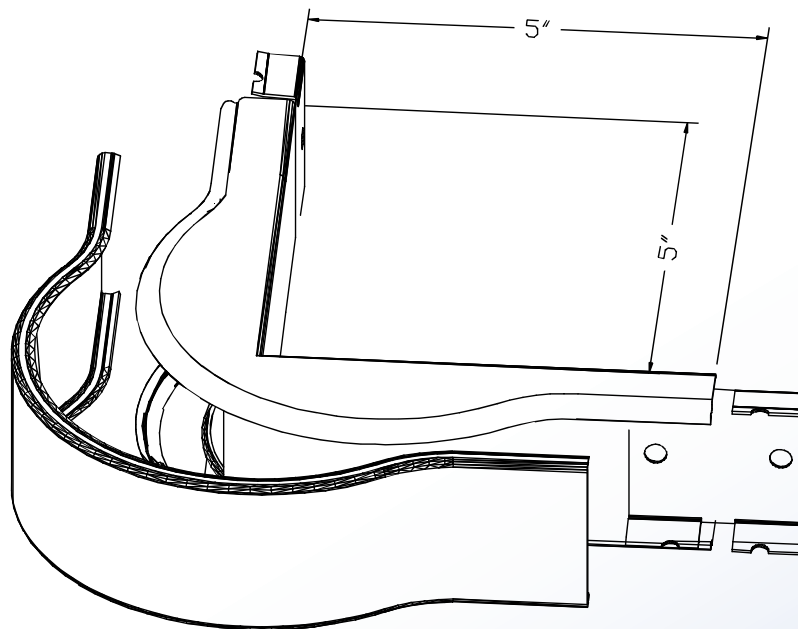

Surface Raceway / Steel

SMS2418FO

SnapMark™ Fittings

Manufactured by MonoSystems, Inc.

EXTERNAL ELBOW 2" RADIUS, UNDIVIDED

SMS2400_SERIES
STEEL RACEWAY
SECTION VIEW
STANDARD IVORY FINISH
COVER & BASE ORDERED SEPARATELY
SCALE: NONE

Installation Instructions

- 1.) Install into SMS2400 base using supplied couplings.
- 2.) Rigidly secure to mounting surface using #8 hardware.
- 3.) Snap cover over base.

UL LISTED
FILE: E167318

4 International Drive
Rye Brook, NY 10573
Toll Free: 1 888.764.7681
Phone: 914.934.2075
Fax: 914.934.2190
MonoSystems.com