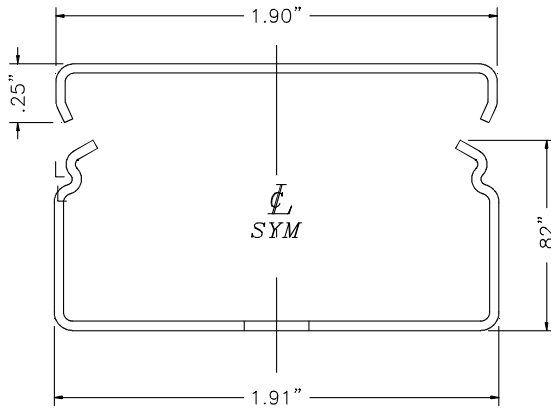

# Surface Raceway / Steel SMS2418DF0

### EXTERNAL ELBOW 2" RADIUS, DIVIDED

SMS2400\_SERIES  
STEEL RACEWAY  
SECTION VIEW  
STANDARD IVORY FINISH  
COVER & BASE ORDERED SEPARATELY  
SCALE: NONE

UL LISTED  
FILE: E167318

4 International Drive  
Rye Brook, NY 10573  
Toll Free: 1 888.764.7681  
Phone: 914.934.2075  
Fax: 914.934.2190  
MonoSystems.com