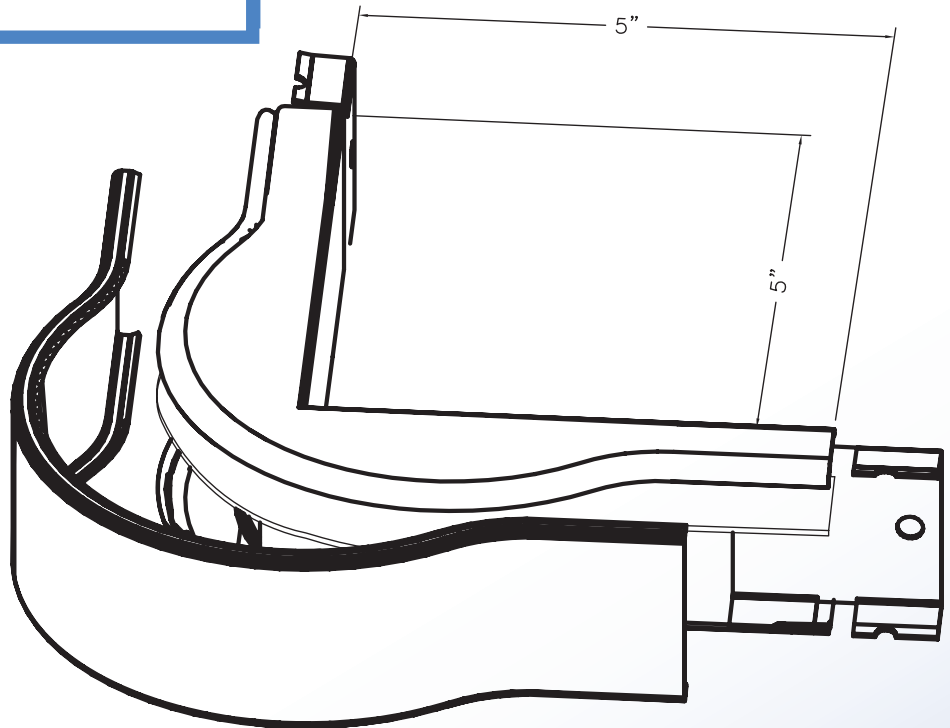

### EXTERNAL ELBOW 2" RADIUS, DIVIDED

SMS2400\_SERIES  
STEEL RACEWAY  
SECTION VIEW  
STANDARD IVORY FINISH  
COVER & BASE ORDERED SEPARATELY  
SCALE: NONE

UL LISTED  
FILE: E167318

4 International Drive  
Rye Brook, NY 10573  
Toll Free: 1 888.764.7681  
Phone: 914.934.2075  
Fax: 914.934.2190  
MonoSystems.com