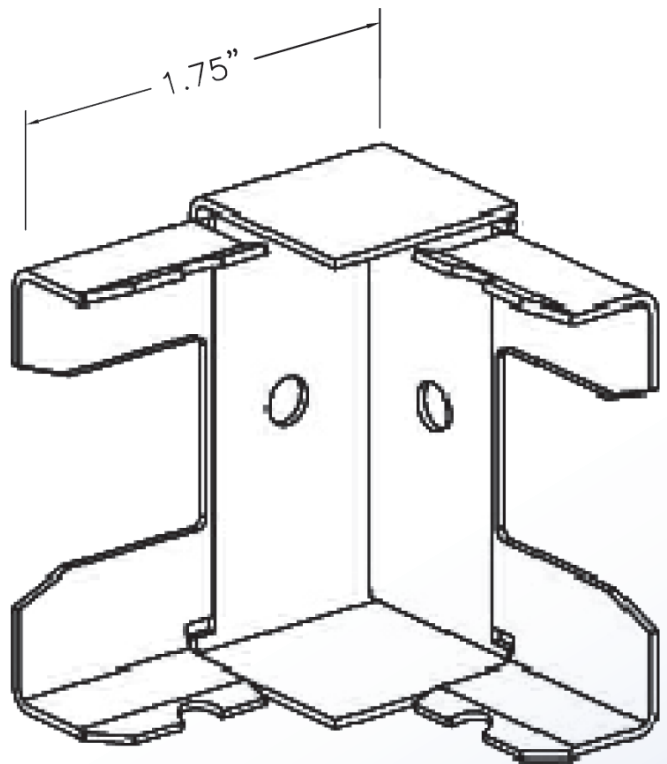

### INTERNAL ELBOW FITTING, MITER STYLE FITTING

SMS2400 SERIES  
STEEL RACEWAY  
SECTION VIEW  
STANDARD IVORY FINISH  
COVER & BASE ORDERED SEPARATELY  
SCALE: NONE

UL LISTED  
FILE: E167318

4 International Drive  
Rye Brook, NY 10573  
Toll Free: 1 888.764.7681  
Phone: 914.934.2075  
Fax: 914.934.2190  
MonoSystems.com