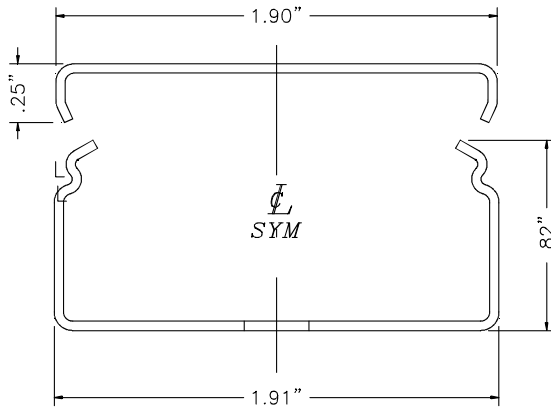

# Surface Raceway / Steel SMS2417M

### INTERNAL ELBOW FITTING, MITER STYLE FITTING

SMS2400 SERIES  
STEEL RACEWAY  
SECTION VIEW  
STANDARD IVORY FINISH  
COVER & BASE ORDERED SEPARATELY  
SCALE: NONE

UL LISTED  
FILE: E167318

4 International Drive  
Rye Brook, NY 10573  
Toll Free: 1 888.764.7681  
Phone: 914.934.2075  
Fax: 914.934.2190  
MonoSystems.com