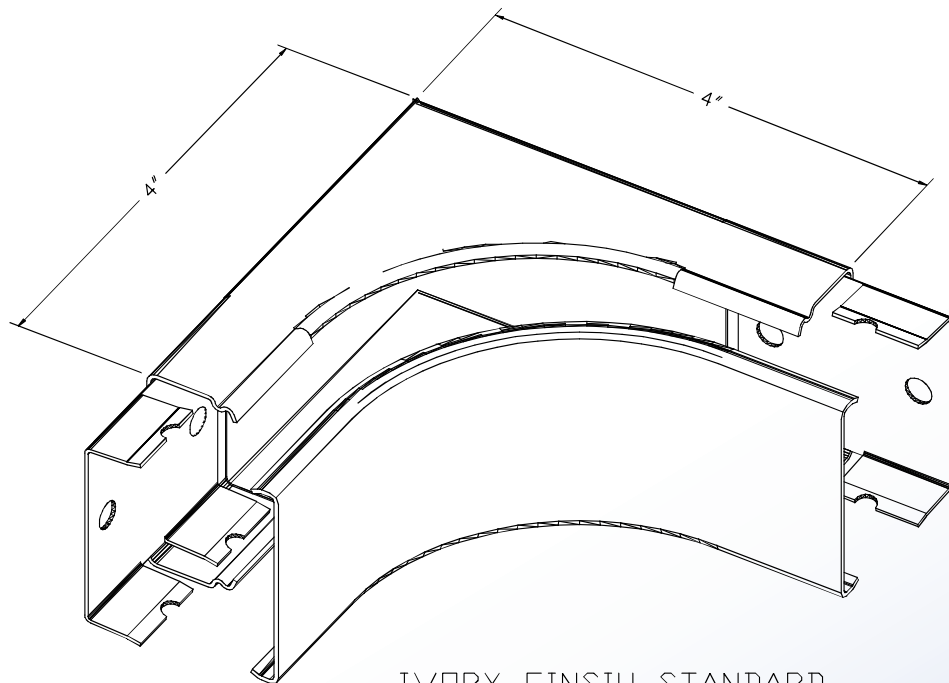

IVORY FINISH STANDARD

4 International Drive
Rye Brook, NY 10573
Toll Free: 1 888.764.7681
Phone: 914.934.2075
Fax: 914.934.2190
MonoSystems.com