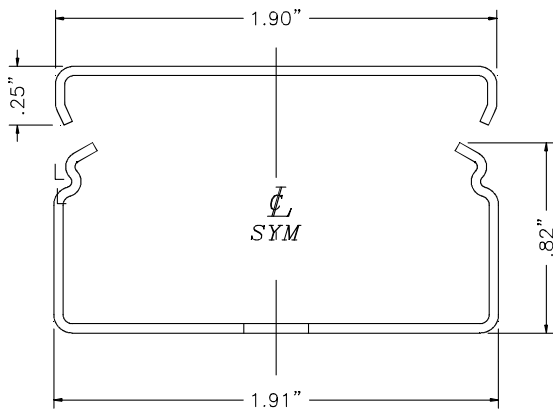

Surface Raceway / Steel SMS2417F0

SnapMark™ Fittings
Manufactured by MonoSystems, Inc.

INTERNAL ELBOW 2" RADIUS, UNDIVIDED

SMS2400 SERIES
STEEL RACEWAY
SECTION VIEW
STANDARD IVORY FINISH
COVER & BASE ORDERED SEPARATELY
SCALE: NONE