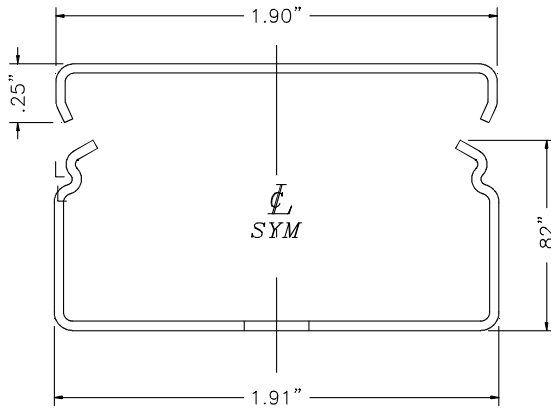

Surface Raceway / Steel SMS2417DF0

SnapMark™ Fittings

Manufactured by MonoSystems, Inc.

INTERNAL ELBOW 2" RADIUS, DIVIDED

SMS2400_SERIES
STEEL RACEWAY
SECTION VIEW
STANDARD IVORY FINISH
COVER & BASE ORDERED SEPARATELY
SCALE: NONE