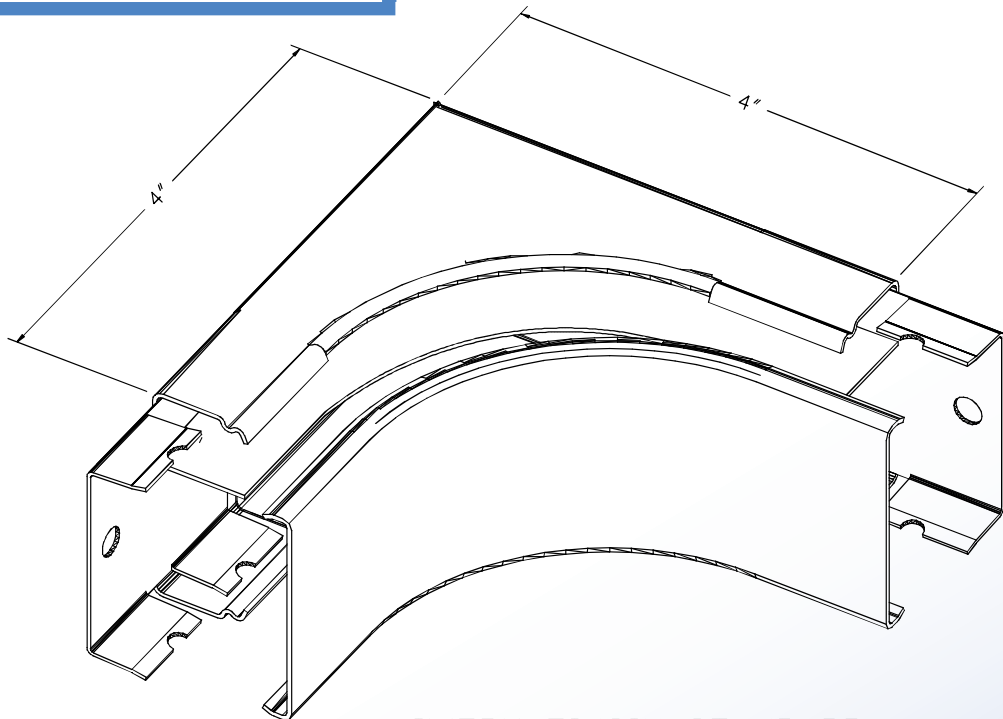

IVORY FINISH STANDARD

4 International Drive
Rye Brook, NY 10573
Toll Free: 1 888.764.7681
Phone: 914.934.2075
Fax: 914.934.2190
MonoSystems.com