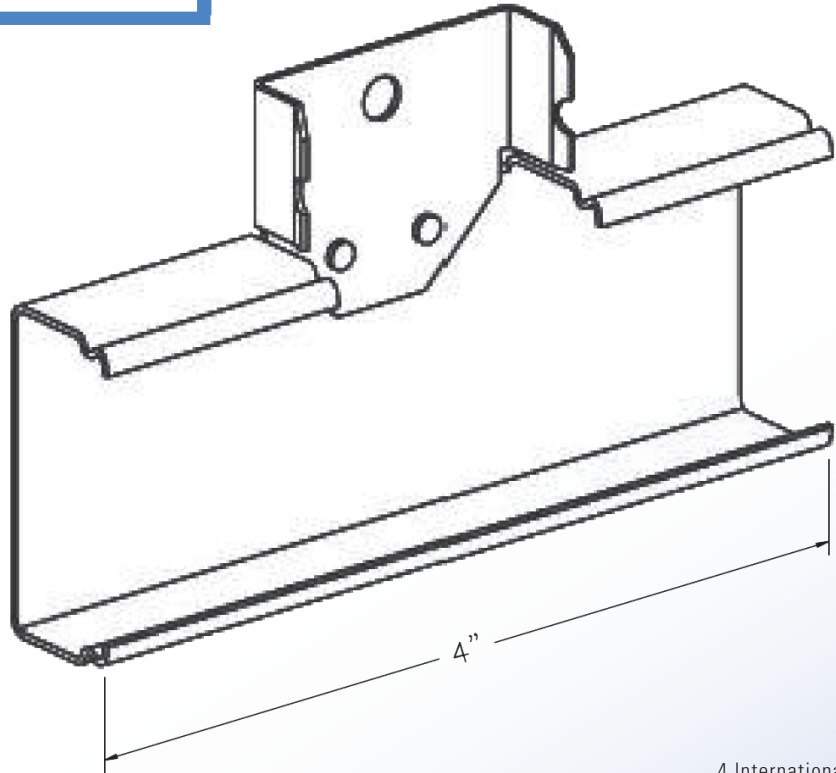

## SnapMark™ Fittings

Manufactured by MonoSystems, Inc.

### TEE FITTING, MITER STYLE FITTING

SMS2400 SERIES  
STEEL RACEWAY  
SECTION VIEW  
STANDARD IVORY FINISH  
COVER & BASE ORDERED SEPARATELY  
SCALE: NONE

UL LISTED  
FILE: E167318

4 International Drive  
Rye Brook, NY 10573  
Toll Free: 1 888.764.7681  
Phone: 914.934.2075  
Fax: 914.934.2190  
MonoSystems.com