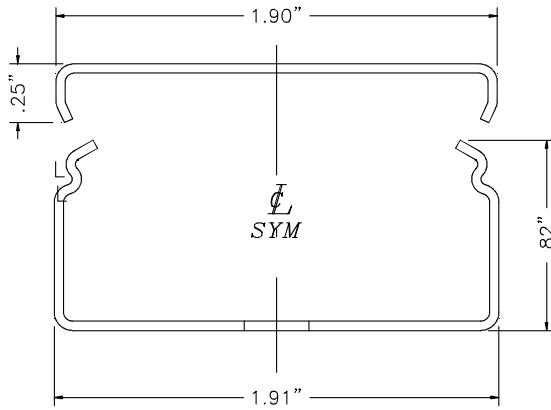

# Surface Raceway / Steel SMS2415M

### TEE FITTING, MITER STYLE FITTING

SMS2400 SERIES  
STEEL RACEWAY  
SECTION VIEW  
STANDARD IVORY FINISH  
COVER & BASE ORDERED SEPARATELY  
SCALE: NONE

UL LISTED  
FILE: E167318

4 International Drive  
Rye Brook, NY 10573  
Toll Free: 1 888.764.7681  
Phone: 914.934.2075  
Fax: 914.934.2190  
MonoSystems.com