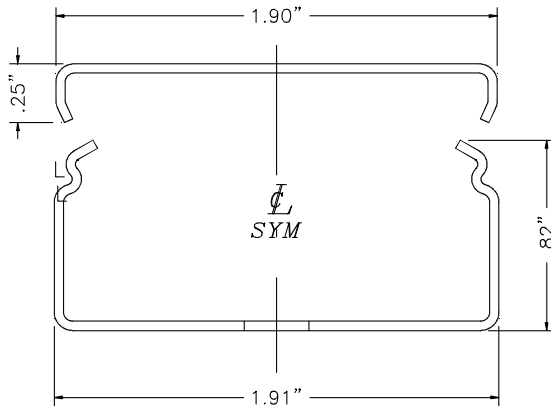

### TEE 2" RADIUS, UNDIVIDED

SMS2400 SERIES  
STEEL RACEWAY  
SECTION VIEW  
STANDARD IVORY FINISH  
COVER & BASE ORDERED SEPARATELY  
SCALE: NONE

UL LISTED  
FILE: E167318

THE SMS2415FO INTEGRATES STANDARD SMS2401 COUPLINGS FOR A SECURE, AND RIGID CONNECTION