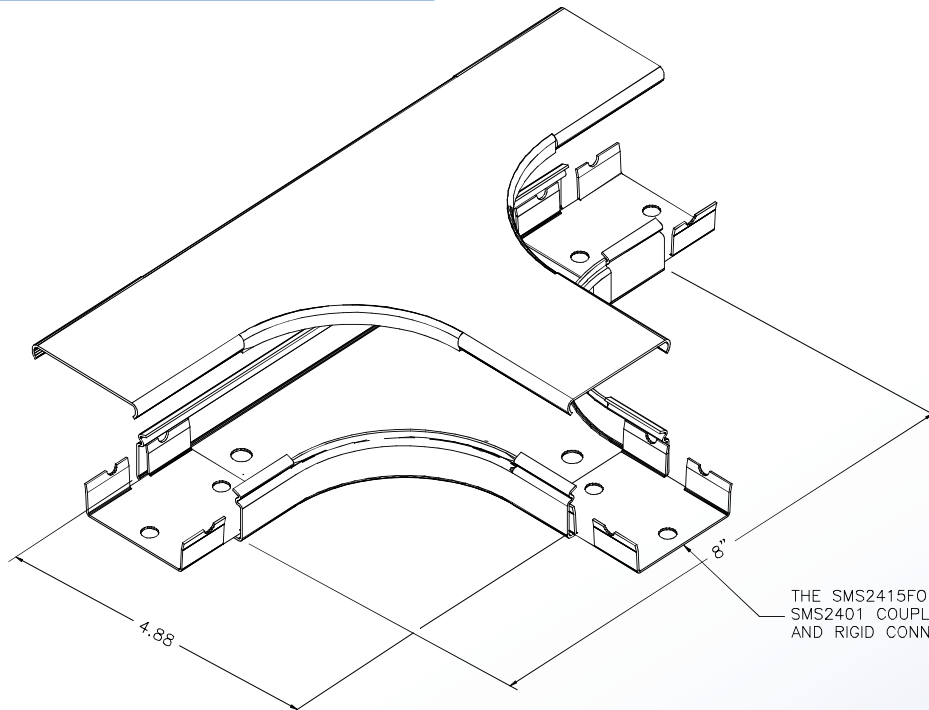

## SnapMark™ Fittings

Manufactured by MonoSystems, Inc.

### TEE 2" RADIUS, UNDIVIDED

SMS2400 SERIES  
STEEL RACEWAY  
SECTION VIEW  
STANDARD IVORY FINISH  
COVER & BASE ORDERED SEPARATELY  
SCALE: NONE

UL LISTED  
FILE: E167318

THE SMS2415FO INTEGRATES STANDARD SMS2401 COUPLINGS FOR A SECURE, AND RIGID CONNECTION