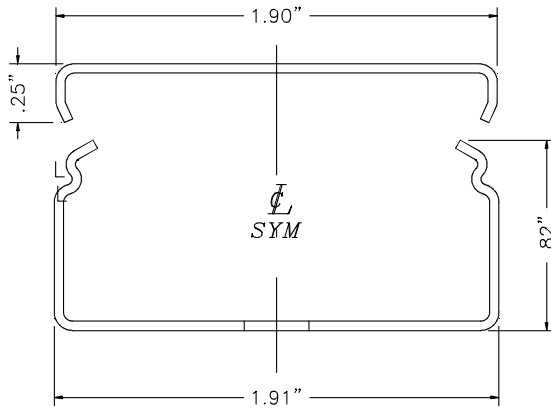

Surface Raceway / Steel SMS2415DF0

SnapMark™ Fittings

Manufactured by MonoSystems, Inc.

TEE 2" RADIUS, DIVIDED

SMS2400_SERIES
STEEL RACEWAY
SECTION VIEW
STANDARD IVORY FINISH
COVER & BASE ORDERED SEPARATELY
SCALE: NONE