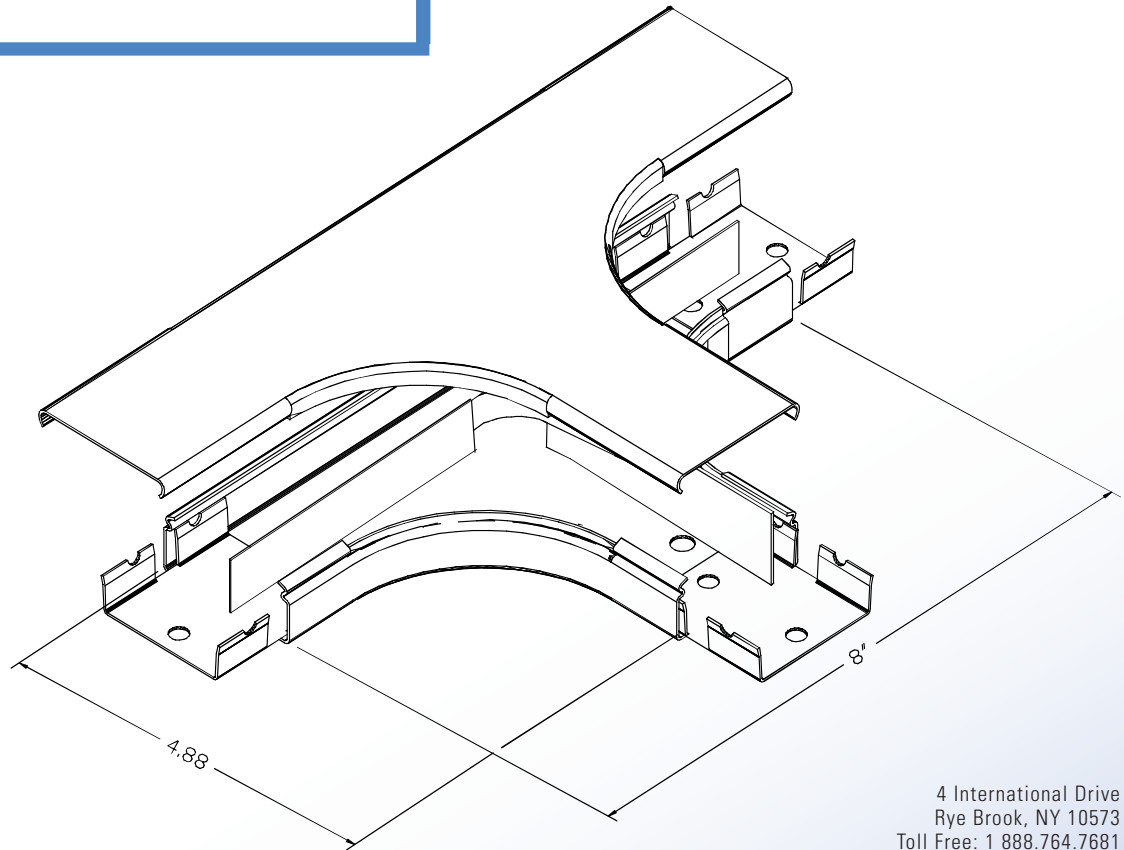

4 International Drive
Rye Brook, NY 10573
Toll Free: 1 888.764.7681
Phone: 914.934.2075
Fax: 914.934.2190
MonoSystems.com