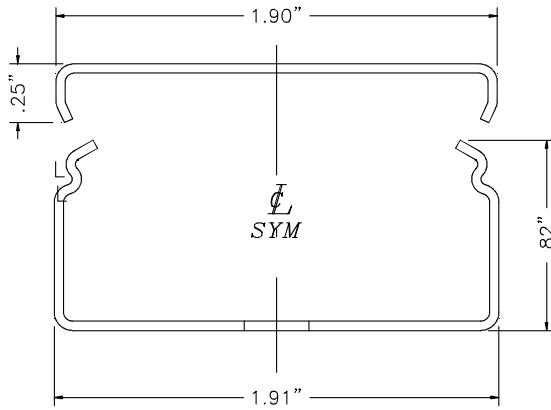

Surface Raceway / Steel SMS2411M

SnapMark™ Fittings

Manufactured by MonoSystems, Inc.

FLAT ELBOW, MITER STYLE FITTING

SMS2400_SERIES
STEEL RACEWAY
SECTION VIEW
STANDARD IVORY FINISH
COVER & BASE ORDERED SEPARATELY
SCALE: NONE