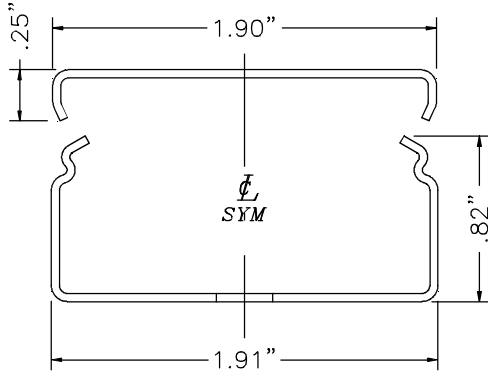

Surface Raceway / Steel SMS2410DFO

SnapMark™ Fittings
Manufactured by MonoSystems, Inc.

DIVIDED ENTRANCE END

FILENAME: SMS2400/SMS2400WC

SMS2400 SERIES
STEEL RACEWAY
SECTION VIEW
STANDARD IVORY FINISH
COVER & BASE
ORDERED SEPARATELY
SCALE: NONE

UL LISTED
FILE: E167318

PROVIDES
COMPARTMENTAL
SEPARATION FOR
DIVIDED SYSTEMS .
INCLUDES 3/4", 1", &
1 1/4" TRADE SIZE
KO'S ON BACK AND
END. REMOVABLE
DIVIDER AND RADIUS
INSERT INCLUDED.

4 International Drive
Rye Brook, NY 10573
Toll Free: 1 888.764.7681
Phone: 914.934.2075
Fax: 914.934.2190
MonoSystems.com