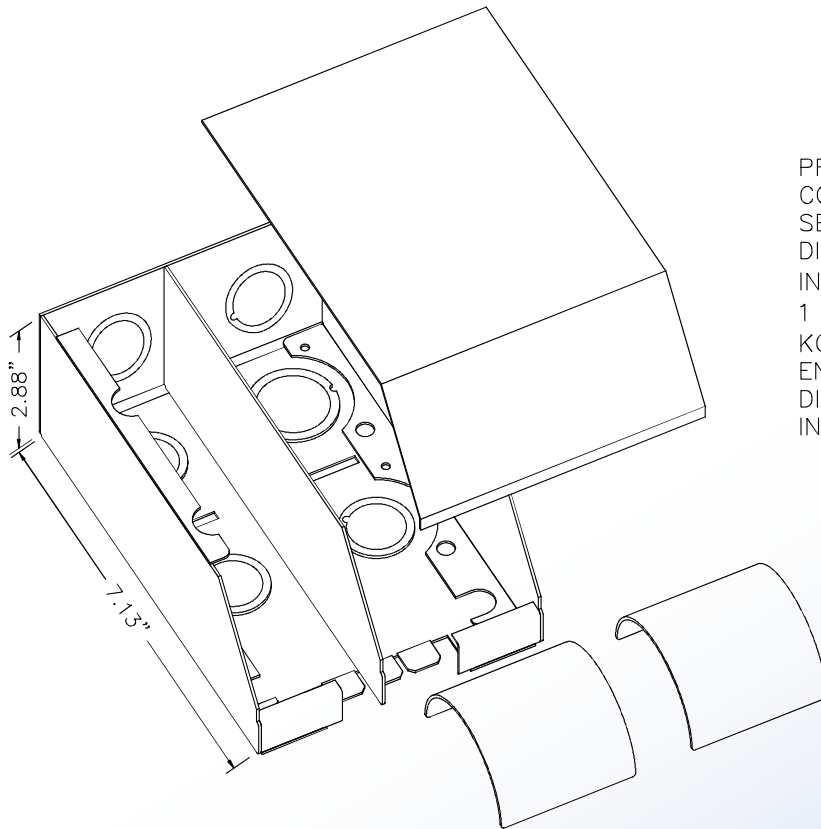

Surface Raceway / Steel SMS2410DFO

SnapMark™ Fittings
Manufactured by MonoSystems, Inc.

DIVIDED ENTRANCE END

FILENAME: SMS2400/SMS2400WC

SMS2400 SERIES
STEEL RACEWAY
SECTION VIEW
STANDARD IVORY FINISH
COVER & BASE
ORDERED SEPARATELY
SCALE: NONE

UL LISTED
FILE: E167318

PROVIDES
COMPARTMENTAL
SEPARATION FOR
DIVIDED SYSTEMS .
INCLUDES 3/4", 1", &
1 1/4" TRADE SIZE
KO'S ON BACK AND
END. REMOVABLE
DIVIDER AND RADIUS
INSERT INCLUDED.

4 International Drive
Rye Brook, NY 10573
Toll Free: 1 888.764.7681
Phone: 914.934.2075
Fax: 914.934.2190
MonoSystems.com