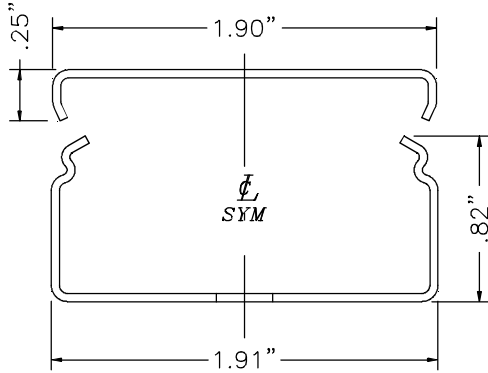

Surface Raceway / Steel SMS2410CF0

SnapMark™ Fittings

Manufactured by MonoSystems, Inc.

RADIUS ENTRANCE END

FILENAME: SMS2400/SMS2400WC

SMS2400 SERIES
STEEL RACEWAY
SECTION VIEW
STANDARD IVORY FINISH
COVER & BASE
ORDERED SEPARATELY
SCALE: NONE

UL LISTED
FILE: E167318

$\frac{1}{2}$ " & $\frac{3}{4}$ " TRADE
KID (4 PLACES)

4 International Drive
Rye Brook, NY 10573
Toll Free: 1 888.764.7681
Phone: 914.934.2075
Fax: 914.934.2190
MonoSystems.com