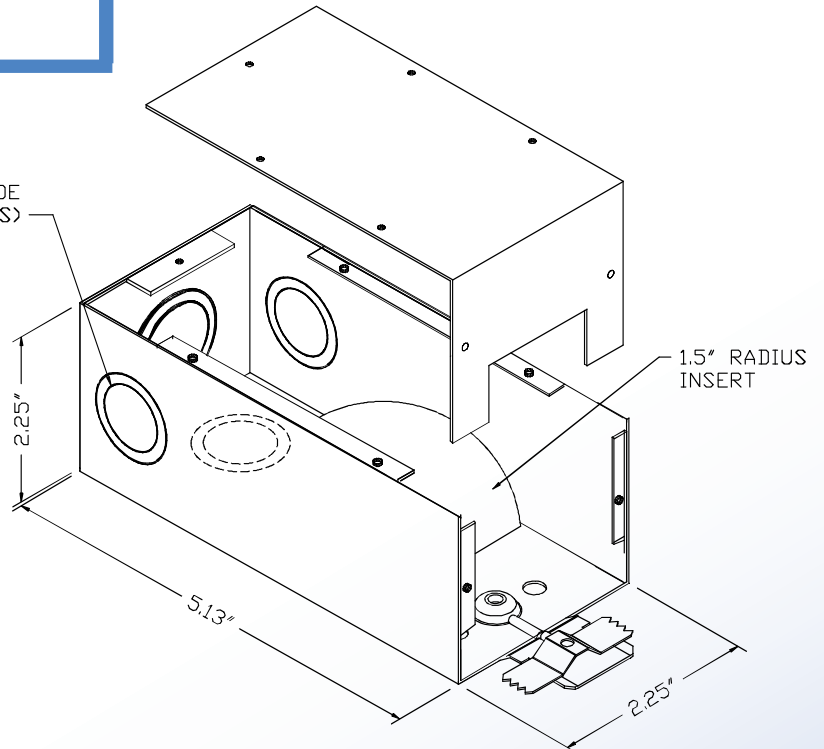

4 International Drive
Rye Brook, NY 10573
Toll Free: 1 888.764.7681
Phone: 914.934.2075
Fax: 914.934.2190
MonoSystems.com