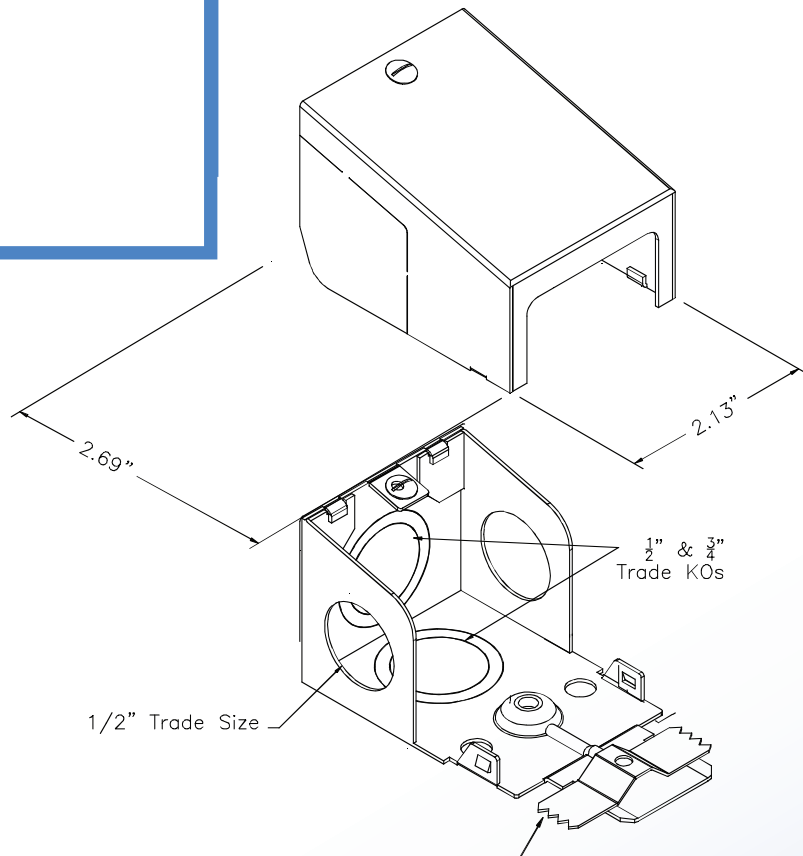

# Surface Raceway / Steel SMS2410C

SnapMark™ Fittings  
Manufactured by MonoSystems, Inc.

## ENTRANCE END UNDIVIDED

FILENAME: SMS2400/SMS2400WC

SMS2400 SERIES  
STEEL RACEWAY  
SECTION VIEW  
STANDARD IVORY FINISH  
COVER & BASE  
ORDERED SEPARATELY  
SCALE: NONE

UL LISTED  
FILE: E167318

THE SMS2410C INTEGRATES STANDARD SMS2401 COUPLING STYLE HARDWARE FOR A SECURE, AND RIGID CONNECTION