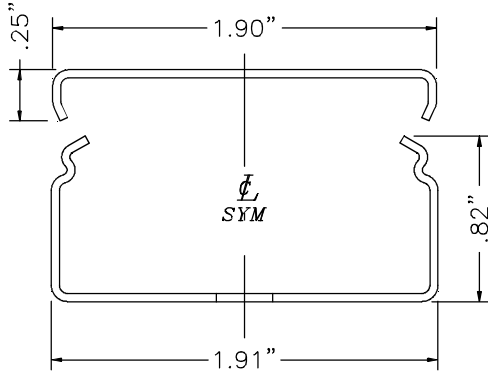

# Surface Raceway / Steel SMS2410C

SnapMark™ Fittings  
Manufactured by MonoSystems, Inc.

## ENTRANCE END UNDIVIDED

FILENAME: SMS2400/SMS2400WC

SMS2400 SERIES  
STEEL RACEWAY  
SECTION VIEW  
STANDARD IVORY FINISH  
COVER & BASE  
ORDERED SEPARATELY  
SCALE: NONE

UL LISTED  
FILE: E167318

THE SMS2410C INTEGRATES STANDARD SMS2401 COUPLING STYLE HARDWARE FOR A SECURE, AND RIGID CONNECTION