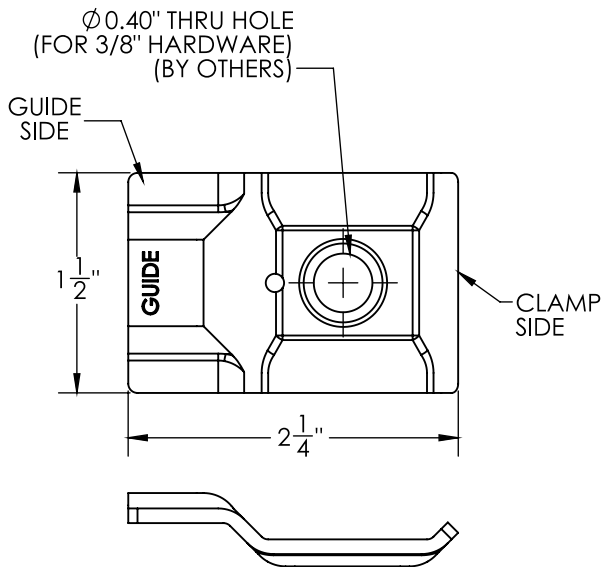

Cable Tray / Ladder Tray Z0-1208

PowerTray™ Accessories

Manufactured in the USA by MonoSystems, Inc.

GUIDE / HOLD DOWN CLAMP

Notes

- 1.) Use to securely hold or guide cable tray.
- 2.) Sold as pair. Material: 12ga galv. steel
- 3.) 3/8" cable tray attachment hardware (by others).
- 4.) Support attachment hardware (by others).
- 5.) Views for reference - do not scale.

RECOMMENDED HARDWARE (ORDERED SEPARATELY)

XX-0032
3/8-16 X 3/4"
HEX HEAD BOLT

Z0-0038
3/8-16
CHANNEL NUT
WITH SPRING

4 International Drive
Rye Brook, NY 10573
Toll Free: 1 888.764.7681
Phone: 914.934.2075
Fax: 914.934.2190
MonoSystems.com