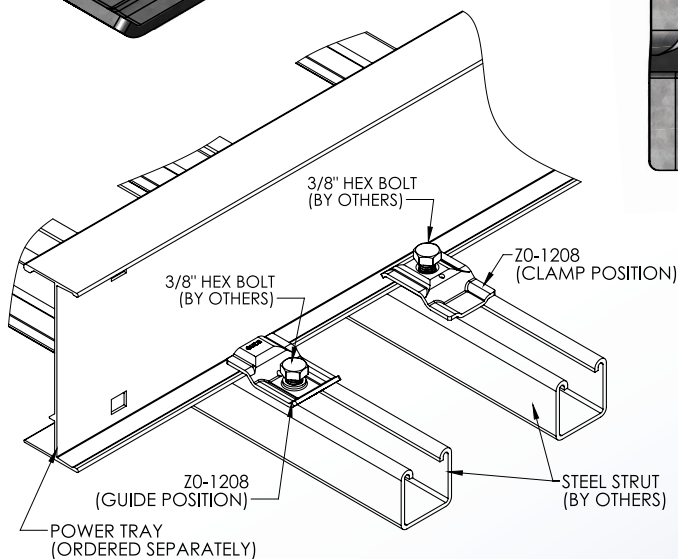

Cable Tray / Ladder Tray Z0-1208

PowerTray™ Accessories

Manufactured in the USA by MonoSystems, Inc.

GUIDE / HOLD DOWN CLAMP

Notes

- 1.) Use to securely hold or guide cable tray.
- 2.) Sold as pair. Material: 12ga galv. steel
- 3.) 3/8" cable tray attachment hardware (by others).
- 4.) Support attachment hardware (by others).
- 5.) Views for reference - do not scale.

RECOMMENDED HARDWARE (ORDERED SEPARATELY)

XX-0032
3/8-16 X 3/4"
HEX HEAD BOLT

Z0-0038
3/8-16
CHANNEL NUT
WITH SPRING

4 International Drive
Rye Brook, NY 10573
Toll Free: 1 888.764.7681
Phone: 914.934.2075
Fax: 914.934.2190
MonoSystems.com