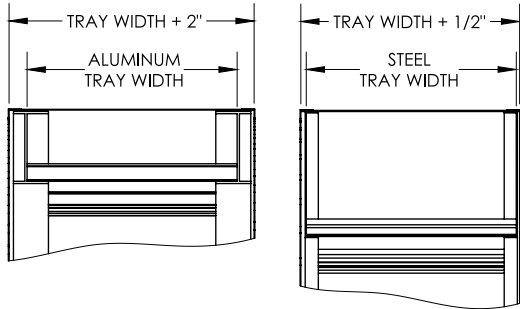

Cable Tray / Ladder Tray XX-X072-OVXX-XXXX-RAD

PowerTray™ Fittings

Manufactured in the USA by MonoSystems, Inc.

STANDARD FITTING COVER FOR B,C,D, AND "L" SERIES RADIUS OUTSIDE VERTICAL RISERS

Notes

1.) Views for reference - do not scale.

ORDERING DATA EXAMPLE:

XX - X072 - OVXX - XX XX - RAD

MATERIAL	RAIL HEIGHT	SERIES	COVER TYPE	ANGLE	RADIUS	FITTING WIDTH	
A = ALUMINUM	4 = 4" HIGH	1 = SERIES: L	072 = STANDARD	OV = OUTSIDE	90 = 90°	12 = 12"	06 = 6" WIDE
P = PRE-GALV STEEL	5 = 5" HIGH	2 = SERIES: B,C,D		VERTICAL	60 = 60°	18 = 18"	09 = 9" WIDE
G = HDGAF	6 = 6" HIGH			ELBOW	45 = 45°	24 = 24"	12 = 12" WIDE
	7 = 7" HIGH				30 = 30°	36 = 36"	18 = 18" WIDE
							24 = 24" WIDE
							30 = 30" WIDE
							36 = 36" WIDE