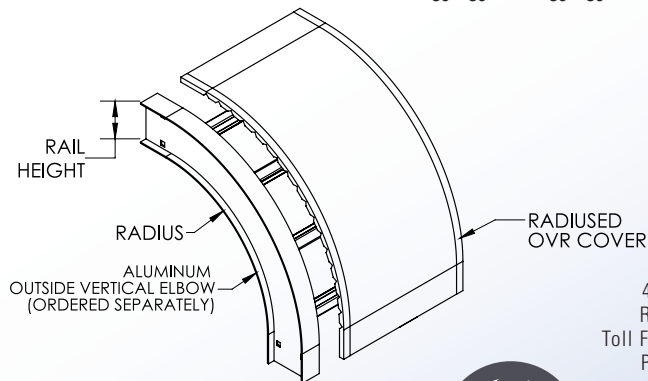

Cable Tray / Ladder Tray XX-X072-OVXX-XXXX-RAD

PowerTray™ Fittings

Manufactured in the USA by MonoSystems, Inc.

STANDARD FITTING COVER FOR B,C,D, AND "L" SERIES RADIUS OUTSIDE VERTICAL RISERS

Notes

1.) Views for reference - do not scale.

ORDERING DATA EXAMPLE:

XX - X072 - OVXX - XX XX - RAD

MATERIAL	RAIL HEIGHT	SERIES	COVER TYPE	ANGLE	RADIUS	FITTING WIDTH	
A = ALUMINUM	4 = 4" HIGH	1 = SERIES: L	072 = STANDARD	OV = OUTSIDE	90 = 90°	12 = 12"	06 = 6" WIDE
P = PRE-GALV STEEL	5 = 5" HIGH	2 = SERIES: B,C,D		VERTICAL	60 = 60°	18 = 18"	09 = 9" WIDE
G = HDGAF	6 = 6" HIGH			ELBOW	45 = 45°	24 = 24"	12 = 12" WIDE
	7 = 7" HIGH				30 = 30°	36 = 36"	18 = 18" WIDE
							24 = 24" WIDE
							30 = 30" WIDE
							36 = 36" WIDE