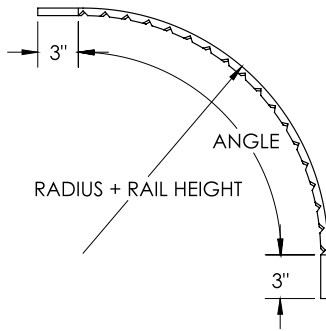

Cable Tray / Ladder Tray XX-X072-OVXX-XXXX-RAD

PowerTray™ Fittings

Manufactured in the USA by MonoSystems, Inc.

STANDARD FITTING COVER FOR B,C,D, AND "L" SERIES RADIUS OUTSIDE VERTICAL RISERS

Notes

1.) Views for reference - do not scale.

ORDERING DATA EXAMPLE:

XX - X072 - OVXX - XX XX - RAD

MATERIAL	RAIL HEIGHT	SERIES	COVER TYPE	ANGLE	RADIUS	FITTING WIDTH	
A = ALUMINUM	4 = 4" HIGH	1 = SERIES: L	072 = STANDARD	OV = OUTSIDE	90 = 90°	12 = 12"	06 = 6" WIDE
P = PRE-GALV STEEL	5 = 5" HIGH	2 = SERIES: B,C,D		VERTICAL	60 = 60°	18 = 18"	09 = 9" WIDE
G = HDGAF	6 = 6" HIGH			ELBOW	45 = 45°	24 = 24"	12 = 12" WIDE
	7 = 7" HIGH				30 = 30°	36 = 36"	18 = 18" WIDE
							24 = 24" WIDE
							30 = 30" WIDE
							36 = 36" WIDE