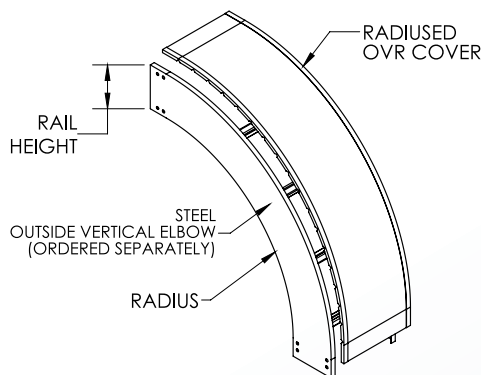

Cable Tray / Ladder Tray XX-X072-OVXX-XXXX-RAD

PowerTray™ Fittings

Manufactured in the USA by MonoSystems, Inc.

STANDARD FITTING COVER FOR B,C,D, AND "L" SERIES RADIUS OUTSIDE VERTICAL RISERS

Notes

1.) Views for reference - do not scale.

ORDERING DATA EXAMPLE:

XX - X072 - OVXX - XX XX - RAD

MATERIAL	RAIL HEIGHT	SERIES	COVER TYPE	ANGLE	RADIUS	FITTING WIDTH	
A = ALUMINUM	4 = 4" HIGH	1 = SERIES: L	072 = STANDARD	OV = OUTSIDE	90 = 90°	12 = 12"	06 = 6" WIDE
P = PRE-GALV STEEL	5 = 5" HIGH	2 = SERIES: B,C,D		VERTICAL	60 = 60°	18 = 18"	09 = 9" WIDE
G = HDGAF	6 = 6" HIGH			ELBOW	45 = 45°	24 = 24"	12 = 12" WIDE
	7 = 7" HIGH				30 = 30°	36 = 36"	18 = 18" WIDE
							24 = 24" WIDE
							30 = 30" WIDE
							36 = 36" WIDE