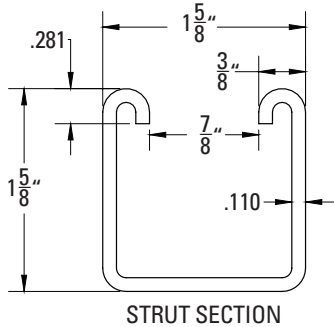

Cable Tray XX-B409-XX

PowerTray™ Accessories

Manufactured in the USA by MonoSystems, Inc.

CANTILEVER BRACKET

Notes

- 1.) Attach strut bracket using 3/8" hardware (by others).
- 2.) Bracket material: 3/8" thick x 2" steel. Strut material: 12ga. steel.
- 3.) Views for reference - do not scale.

C US

UL CLASSIFIED AS A
GROUNDING CONDUCTOR

ORDERING DATA EXAMPLE:

X0-B409-**XX**

MATERIAL

G = HOT DIPPED
GALVANIZED STEEL
Z = ZINC PLATED
GALVANIZED STEEL

LENGTH

12 = 12"
18 = 18"
24 = 24"
30 = 30"
42 = 42"