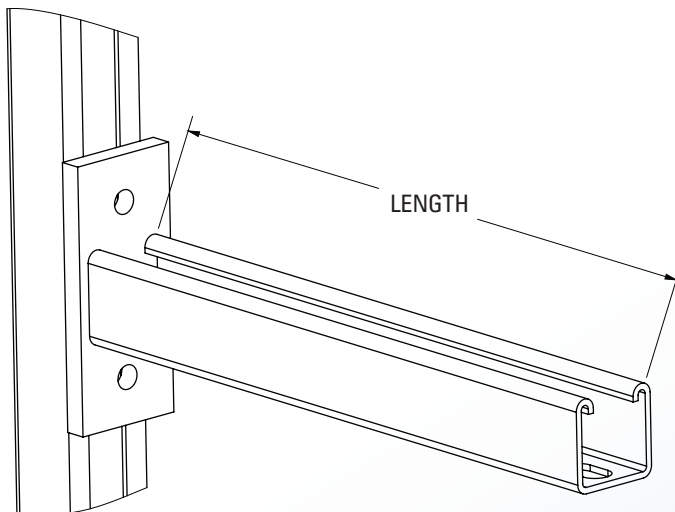

Cable Tray XX-B409-XX

PowerTray™ Accessories

Manufactured in the USA by MonoSystems, Inc.

CANTILEVER BRACKET

Notes

- 1.) Attach strut bracket using 3/8" hardware (by others).
- 2.) Bracket material: 3/8" thick x 2" steel. Strut material: 12ga. steel.
- 3.) Views for reference - do not scale.

C US

UL CLASSIFIED AS A
GROUNDING CONDUCTOR

ORDERING DATA EXAMPLE:

X0-B409-**XX**

MATERIAL

G = HOT DIPPED
GALVANIZED STEEL
Z = ZINC PLATED
GALVANIZED STEEL

LENGTH

12 = 12"
18 = 18"
24 = 24"
30 = 30"
42 = 42"