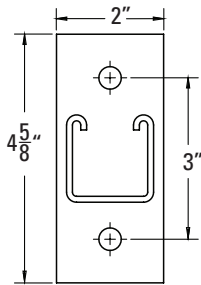

Cable Tray XX-B409-XX

PowerTray™ Accessories

Manufactured in the USA by MonoSystems, Inc.

CANTILEVER BRACKET

Notes

- 1.) Attach strut bracket using 3/8" hardware (by others).
- 2.) Bracket material: 3/8" thick x 2" steel. Strut material: 12ga. steel.
- 3.) Views for reference - do not scale.

C US

UL CLASSIFIED AS A
GROUNDING CONDUCTOR

ORDERING DATA EXAMPLE:

X0-B409-**XX**

MATERIAL

G = HOT DIPPED
GALVANIZED STEEL
Z = ZINC PLATED
GALVANIZED STEEL

LENGTH

12 = 12"
18 = 18"
24 = 24"
30 = 30"
42 = 42"