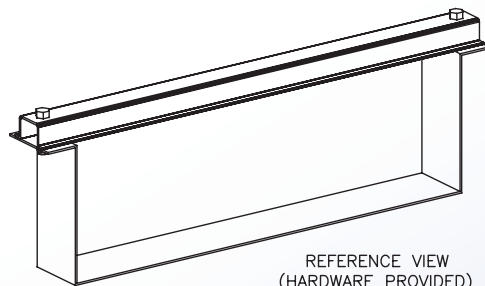

REFERENCE VIEW
(HARDWARE PROVIDED)

4 International Drive
Rye Brook, NY 10573
Toll Free: 1 888.764.7681
Phone: 914.934.2075
Fax: 914.934.2190
MonoSystems.com

MonoSystems™
wire management. managed.™