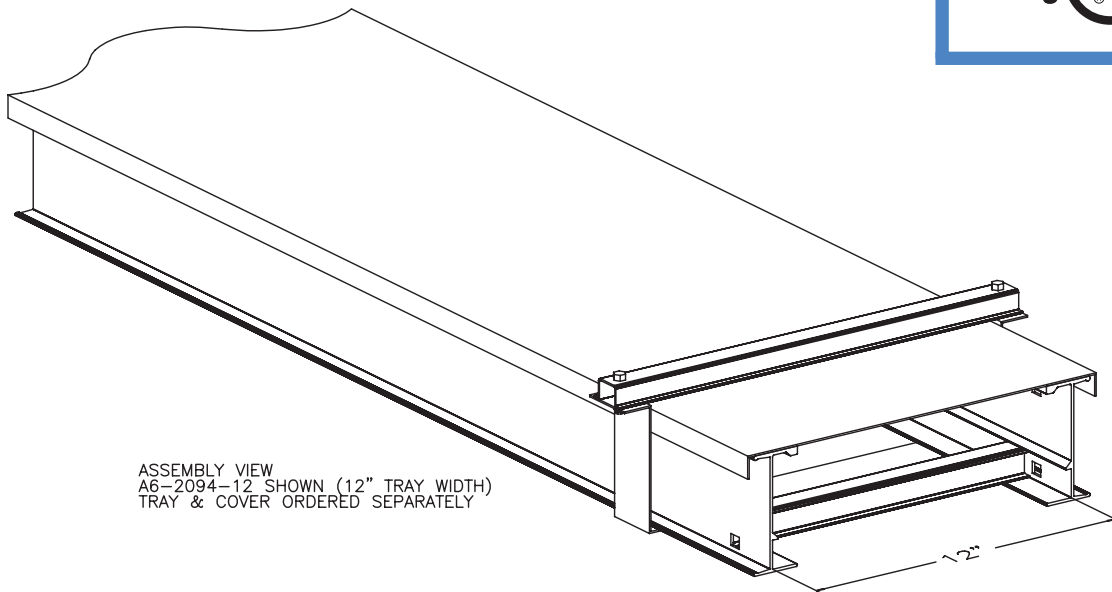

# Cable Tray / Ladder Tray XX-2094-X

PowerTray™ Accessories

Manufactured in the USA by MonoSystems, Inc.

## COVER HOLD DOWN STRAP (SUITABLE FOR OUTDOOR USE) FOR POWER TRAY

ASSEMBLY VIEW  
A6-2094-12 SHOWN (12" TRAY WIDTH)  
TRAY & COVER ORDERED SEPARATELY