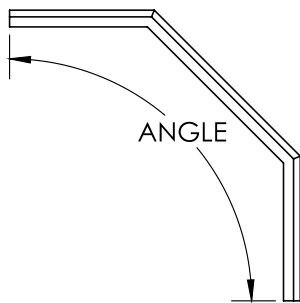

Cable Tray / Ladder Tray XX-2073-OVXX-XXXX

PowerTray™ Fittings

Manufactured in the USA by MonoSystems, Inc.

PEAKED FITTING COVER FOR OUTSIDE VERTICAL ELBOW

Notes

1.) Views for reference - do not scale.

UL CLASSIFIED AS A
GROUNDING CONDUCTOR

ORDERING DATA EXAMPLE:

XX-2073-OVXX-XXXX

| MATERIAL | RAIL HEIGHT | SERIES | COVER TYPE | ANGLE | RADIUS | FITTING WIDTH |
|---------------|-------------|----------------------|--------------|--------------|----------|---------------|
| A = ALUMINUM | 4 = 4" HIGH | 2 = SERIES: B,C,D | 073 = PEAKED | OV = OUTSIDE | 30 = 30° | 06 = 6" WIDE |
| P = PRE- GALV | 5 = 5" HIGH | | | VERTICAL | 45 = 45° | 12 = 12" |
| STEEL | 6 = 6" HIGH | | ELBOW | 60 = 60° | 24 = 24" | 12 = 12" WIDE |
| G = HDGAF | 7 = 7" HIGH | | | 90 = 90° | 36 = 36" | 18 = 18" WIDE |
| | | | | | | 24 = 24" WIDE |
| | | | | | | 30 = 30" WIDE |
| | | | | | | 36 = 36" WIDE |