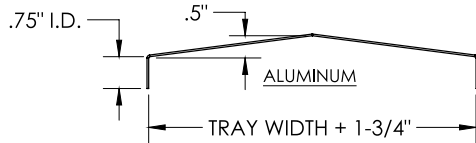

Cable Tray / Ladder Tray XX-2073-OVXX-XXXX

PowerTray™ Fittings

Manufactured in the USA by MonoSystems, Inc.

PEAKED FITTING COVER FOR OUTSIDE VERTICAL ELBOW

Notes

1.) Views for reference - do not scale.

UL CLASSIFIED AS A
GROUNDING CONDUCTOR

ORDERING DATA EXAMPLE:

XX-2073-OVXX-XXXX

| MATERIAL | RAIL HEIGHT | SERIES | COVER TYPE | ANGLE | RADIUS | FITTING WIDTH |
|---------------|-------------|----------------------|--------------|--------------|----------|---------------|
| A = ALUMINUM | 4 = 4" HIGH | 2 = SERIES: B,C,D | 073 = PEAKED | OV = OUTSIDE | 30 = 30° | 06 = 6" WIDE |
| P = PRE- GALV | 5 = 5" HIGH | | | VERTICAL | 45 = 45° | 12 = 12" |
| STEEL | 6 = 6" HIGH | | ELBOW | 60 = 60° | 24 = 24" | 12 = 12" WIDE |
| G = HDGAF | 7 = 7" HIGH | | | 90 = 90° | 36 = 36" | 18 = 18" WIDE |
| | | | | | | 24 = 24" WIDE |
| | | | | | | 30 = 30" WIDE |
| | | | | | | 36 = 36" WIDE |