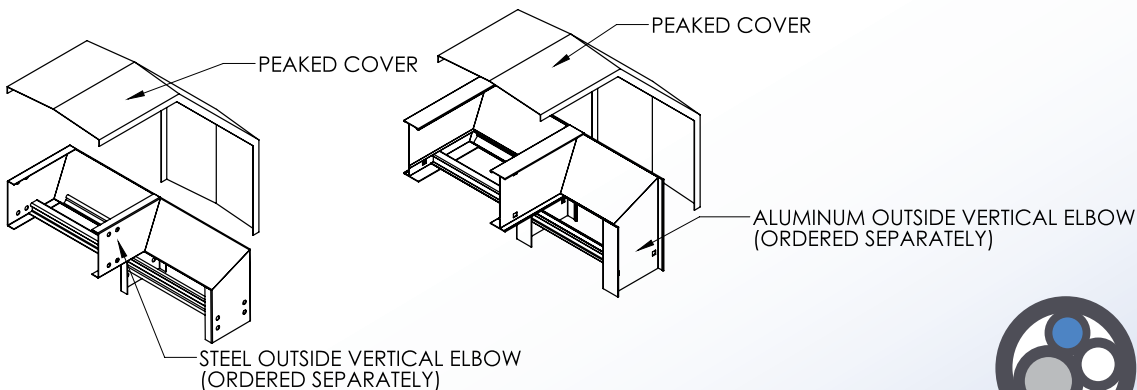

Cable Tray / Ladder Tray XX-2073-OVXX-XXXX

PowerTray™ Fittings

Manufactured in the USA by MonoSystems, Inc.

PEAKED FITTING COVER FOR OUTSIDE VERTICAL ELBOW

Notes

1.) Views for reference - do not scale.

UL CLASSIFIED AS A
GROUNDING CONDUCTOR

ORDERING DATA EXAMPLE:

XX-2073-OVXX-XXXX

| MATERIAL | RAIL HEIGHT | SERIES | COVER TYPE | ANGLE | RADIUS | FITTING WIDTH |
|---------------|-------------|----------------------|--------------|--------------|----------|---------------|
| A = ALUMINUM | 4 = 4" HIGH | 2 = SERIES: B,C,D | 073 = PEAKED | OV = OUTSIDE | 30 = 30° | 06 = 6" WIDE |
| P = PRE- GALV | 5 = 5" HIGH | | | VERTICAL | 45 = 45° | 12 = 12" |
| STEEL | 6 = 6" HIGH | | ELBOW | 60 = 60° | 24 = 24" | 12 = 12" WIDE |
| G = HDGAF | 7 = 7" HIGH | | | 90 = 90° | 36 = 36" | 18 = 18" WIDE |
| | | | | | | 24 = 24" WIDE |
| | | | | | | 30 = 30" WIDE |
| | | | | | | 36 = 36" WIDE |