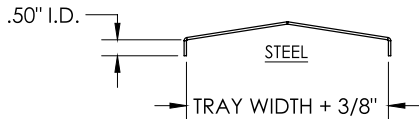

Cable Tray / Ladder Tray XX-2073-OVXX-XXXX

PowerTray™ Fittings

Manufactured in the USA by MonoSystems, Inc.

PEAKED FITTING COVER FOR OUTSIDE VERTICAL ELBOW

Notes

1.) Views for reference - do not scale.

UL CLASSIFIED AS A
GROUNDING CONDUCTOR

ORDERING DATA EXAMPLE:

XX-2073-OVXX-XXXX

| MATERIAL | RAIL HEIGHT | SERIES | COVER TYPE | ANGLE | RADIUS | FITTING WIDTH |
|---------------|-------------|----------------------|--------------|--------------|----------|---------------|
| A = ALUMINUM | 4 = 4" HIGH | 2 = SERIES: B,C,D | 073 = PEAKED | OV = OUTSIDE | 30 = 30° | 06 = 6" WIDE |
| P = PRE- GALV | 5 = 5" HIGH | | | VERTICAL | 45 = 45° | 12 = 12" |
| STEEL | 6 = 6" HIGH | | ELBOW | 60 = 60° | 24 = 24" | 12 = 12" WIDE |
| G = HDGAF | 7 = 7" HIGH | | | 90 = 90° | 36 = 36" | 18 = 18" WIDE |
| | | | | | | 24 = 24" WIDE |
| | | | | | | 30 = 30" WIDE |
| | | | | | | 36 = 36" WIDE |