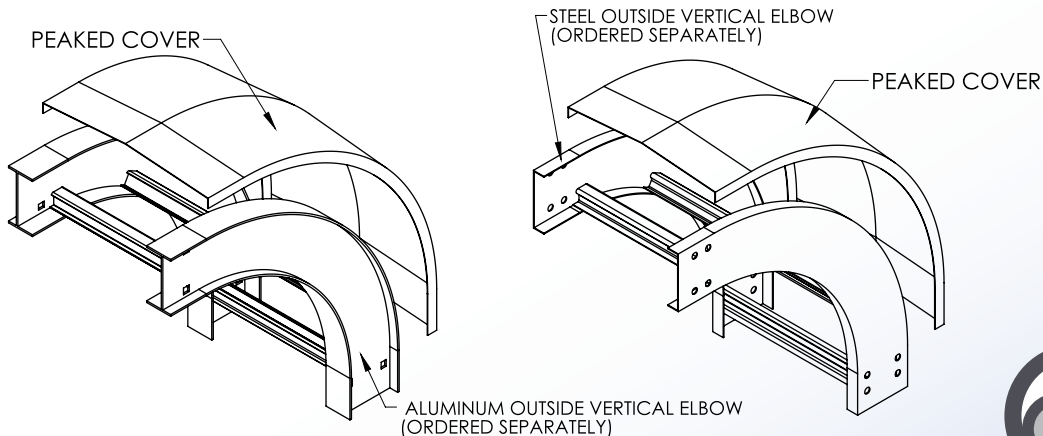

4 International Drive
Rye Brook, NY 10573
Toll Free: 1 888.764.7681
Phone: 914.934.2075
Fax: 914.934.2190
MonoSystems.com

MonoSystems™
wire management. managed.