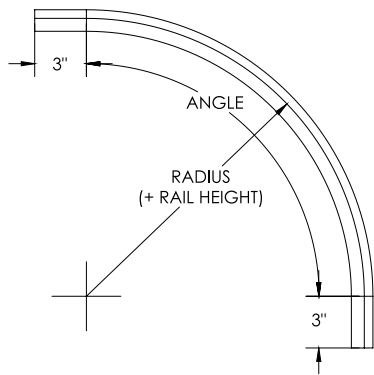

### PEAKED FITTING COVER FOR OUTSIDE VERTICAL ELBOW

#### Notes

1.) Views for reference - do not scale.

#### ORDERING DATA EXAMPLE:

**XX-2073-OVXX-XX-XX-RAD**

MATERIAL	RAIL HEIGHT	SERIES	COVER TYPE	ANGLE	RADIUS	FITTING WIDTH
A = ALUMINUM	4 = 4" HIGH	2 = SERIES: B,C,D	073 = PEAKED	OV = OUTSIDE VERTICAL ELBOW	30 = 30° 45 = 45° 60 = 60° 90 = 90°	12 = 12" 18 = 18" 24 = 24" 30 = 30" 36 = 36"