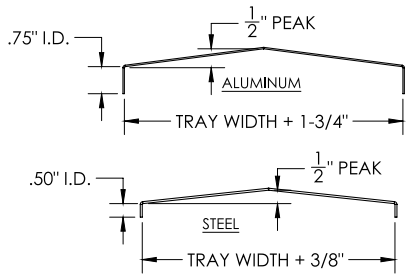

### PEAKED FITTING COVER FOR OUTSIDE VERTICAL ELBOW

#### Notes

1.) Views for reference - do not scale.

#### ORDERING DATA EXAMPLE:

**XX-2073-OVXX-XX-XX-RAD**

MATERIAL	RAIL HEIGHT	SERIES	COVER TYPE	ANGLE	RADIUS	FITTING WIDTH
A = ALUMINUM	4 = 4" HIGH	2 = SERIES: B,C,D	073 = PEAKED	OV = OUTSIDE VERTICAL ELBOW	30 = 30° 45 = 45° 60 = 60° 90 = 90°	12 = 12" 18 = 18" 24 = 24" 30 = 30" 36 = 36"