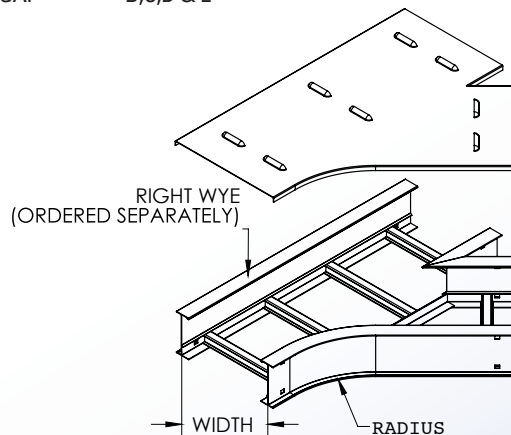

#### RADIUS

12 = 12" RADIUS  
24 = 24" RADIUS  
36 = 36" RADIUS  
48 = 48" RADIUS

#### FITTING WIDTH

06 = 6" WIDE  
09 = 9" WIDE  
12 = 12" WIDE  
18 = 18" WIDE  
24 = 24" WIDE  
30 = 30" WIDE  
36 = 36" WIDE

COVER SHOWN ATTACHED

COVER SHOWN EXPLODED

4 International Drive  
Rye Brook, NY 10573  
Toll Free: 1 888.764.7681  
Phone: 914.934.2075  
Fax: 914.934.2190  
MonoSystems.com